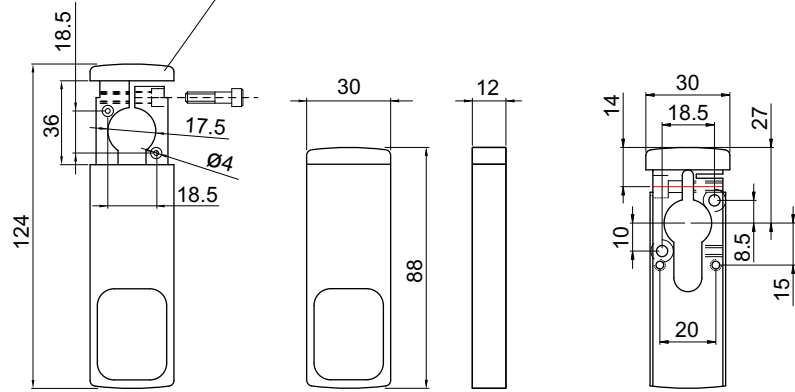

COLORI DISPONIBILI / COLOURS AVAILABLE

- Cromo lucido / Bright Chrome C
- Cromo Satinato / Satin Chrome T
- PVD Ottone / PVD Brass 2

CHIAVI / KEYS