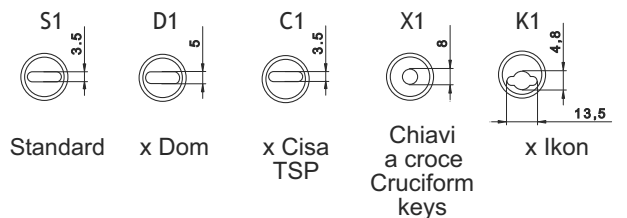

SPORGENZE PROTETTE / PROTRUSIONS COVERED

IMBALLO / PACKAGING

ROTORI DISPONIBILI / ROTORS AVAILABLE