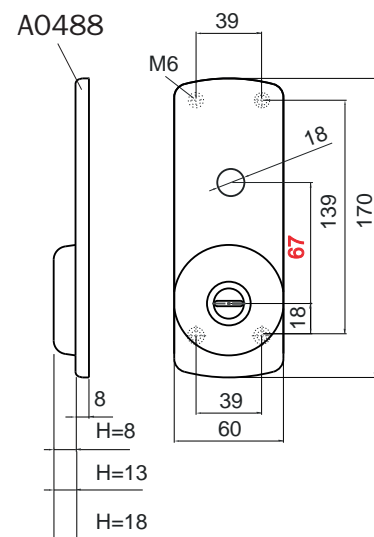

- X FASEM
- X ISEO
- X PREFER
- X VIRO
- X CISA

DN42P..

Colori e finiture disponibili / Colors and finishes available

N Nero / Black

Accessori / Accessories