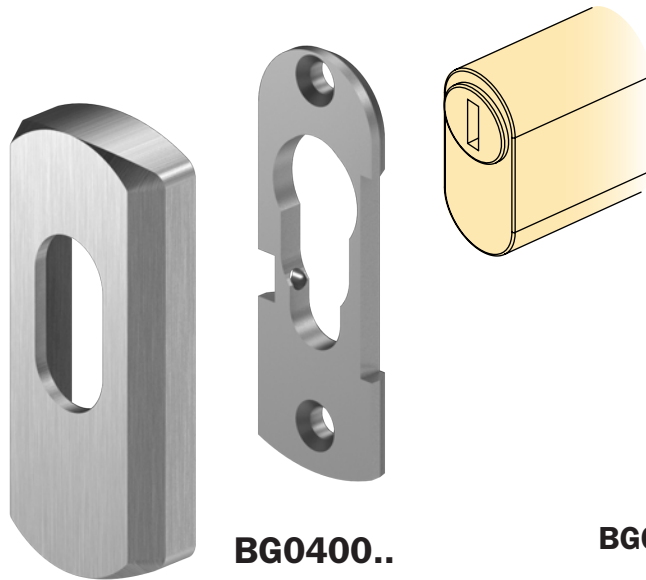

BG0400..

BG040006

BG040008

BG040010