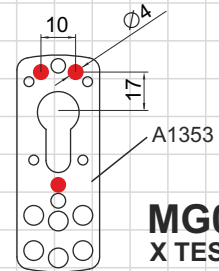

MG033
X TESA