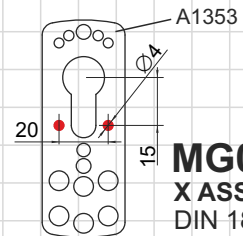

MG033
X ASSA ABLOY
DIN 18250
X ADAMS RITE