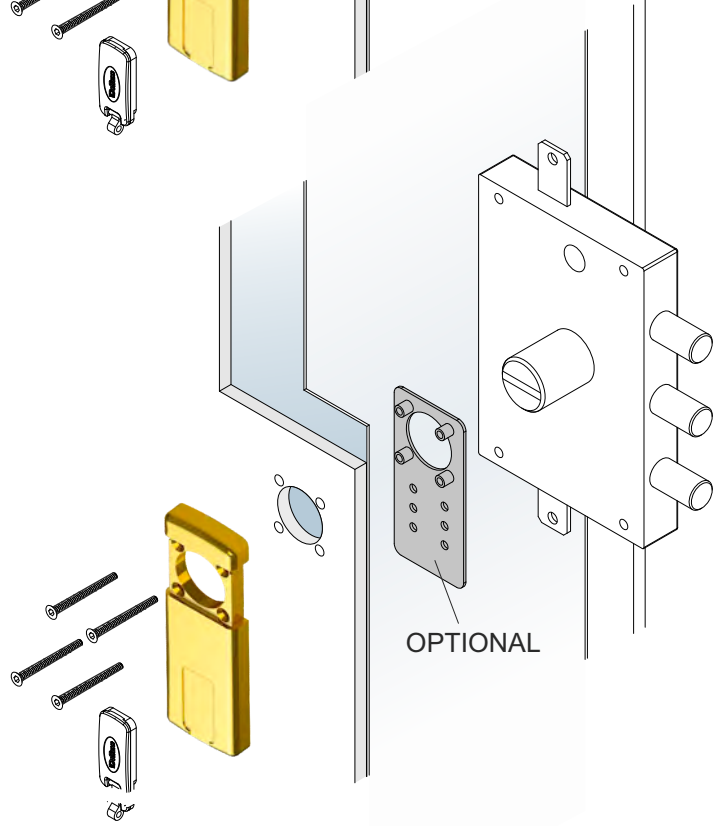

ESEMPI DI ANCORAGGIO

MG220 - MG310 - MG410