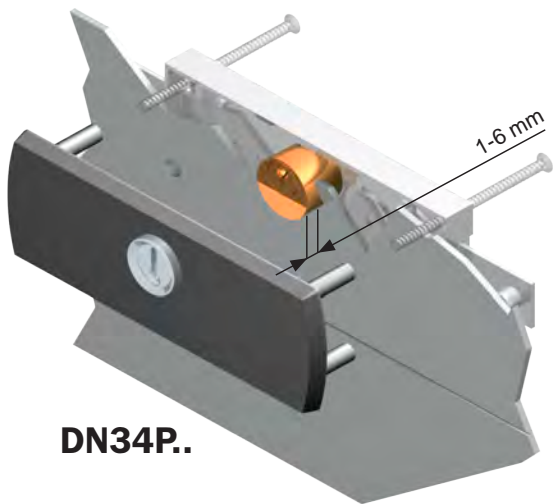

PROTEZIONI PER GARAGE E SERRANDE

Protectors for garage doors and roller shutters

DN34P..

X FASEM
X ISEO
X PREFER
X CISA