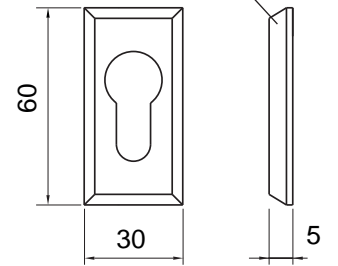

GG060005

Colori e finiture disponibili / Colors and finishes available

Zincato / Zinc Coated

Imballo / Packaging

x 6