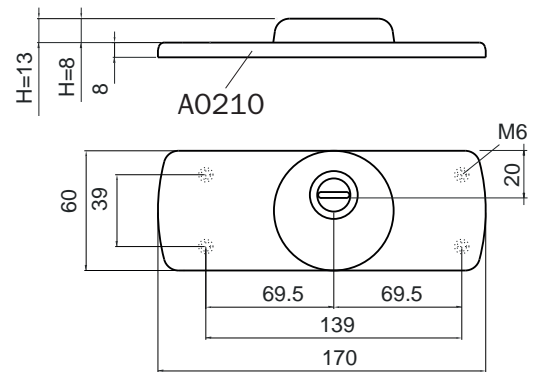

DN14P..

H13