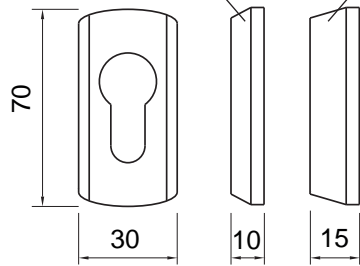

GG060010

GG060015