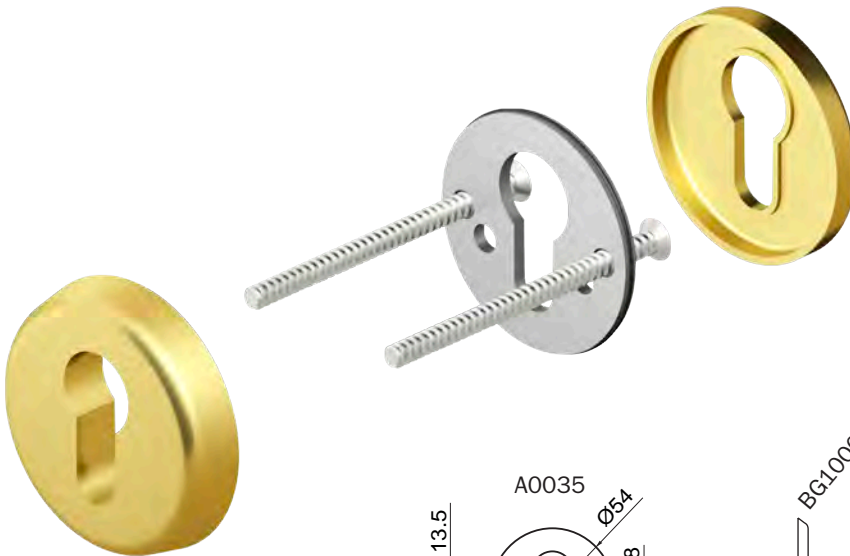

BG1000..
ACC. / STEEL
ALLU. / ALUM
INOX