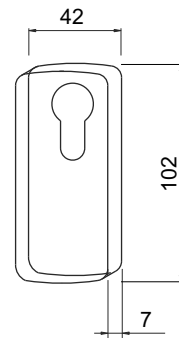

Max. 14 mm

KT092

COLORI DISPONIBILI / COLOURS AVAILABLE

- Cromo lucido / Bright Chrome (C)
- Cromo satinato / Satin Chrome (T)
- Bronzo / Bronze (B)
- PVD Ottone / PVD Brass (2)

IMBALLO / PACKAGING

SPORGENZE PROTETTE / PROTRUSIONS COVERED