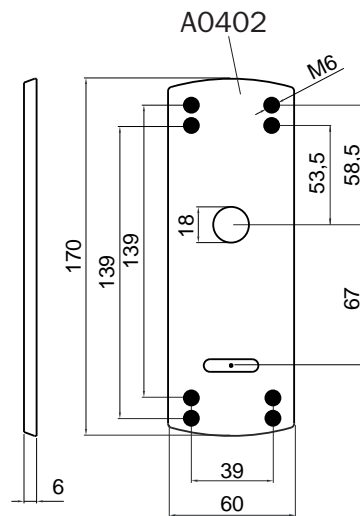

DN12C00

- X ANTONIOLI
- X CERRUTI
- X CR
- X IDM
- X MOTTURA
- X POTENT
- X CISA
- X ISEO

DN1M00
X MOTTURA

DN1C00

- X ANTONIOLI
- X CERRUTI
- X CR
- X IDM
- X POTENT
- X CISA
- X ISEO

Colori e finiture disponibili / Colors and finishes available

N Nero / Black

Accessori / Accessories