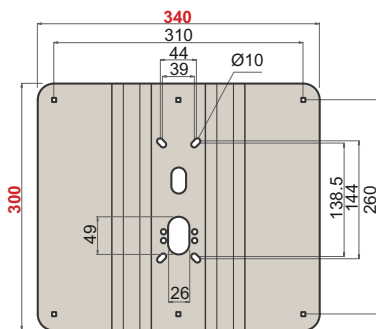

PROTEZIONI PER GARAGE E SERRANDE

Protectors for garage doors and roller shutters