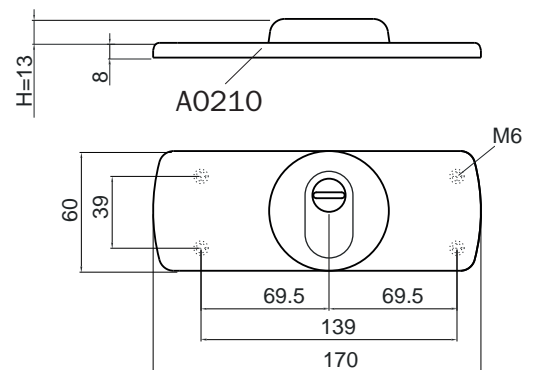

X FASEM
X ISEO
X PREFER
X CISA