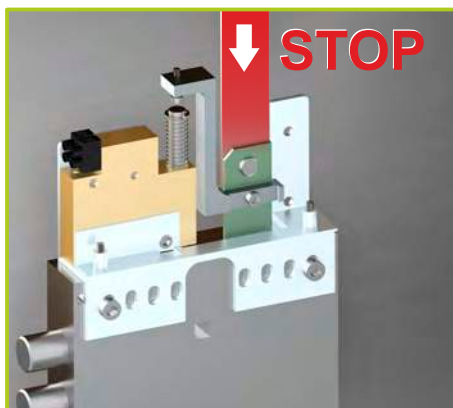

**ELECTRONIC ESCUTCHEON WITH BAR LOCKING DEVICE
BLOCCA ASTA SENZA ALLARME**

PAT. PEND.

optional:
connection to
remote alarm

optional:
collegamento ad
allarme remoto