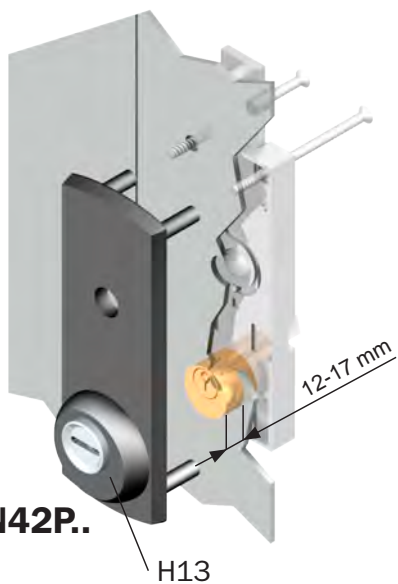

- X FASEM
- X ISEO
- X PREFER
- X VIRO
- X CISA

DN42P..

Colori e finiture disponibili / Colors and finishes available

N Nero / Black

Accessori / Accessories