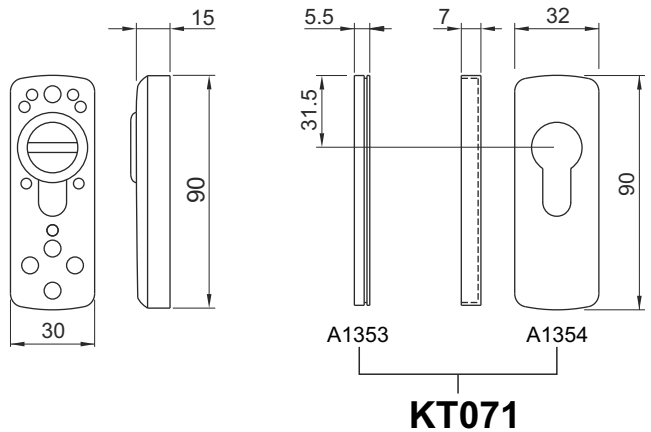

IMBALLO / PACKAGING

LG77

12mm MAX

KT071

M6x80 = 18060805
M4x80 = 18040805

COLORI DISPONIBILI / COLOURS AVAILABLE

- Cromo lucido / Bright Chrome (C)
- Cromo satinato / Satin Chrome (T)
- Bronzo / Bronze (B)
- PVD Ottone / PVD Brass (2)
- Nero / Black (N)
- Bianco Ral 9010 / White Ral 9010 (W)
- Marron Ral 8019 / Brown Ral 8019 (M)