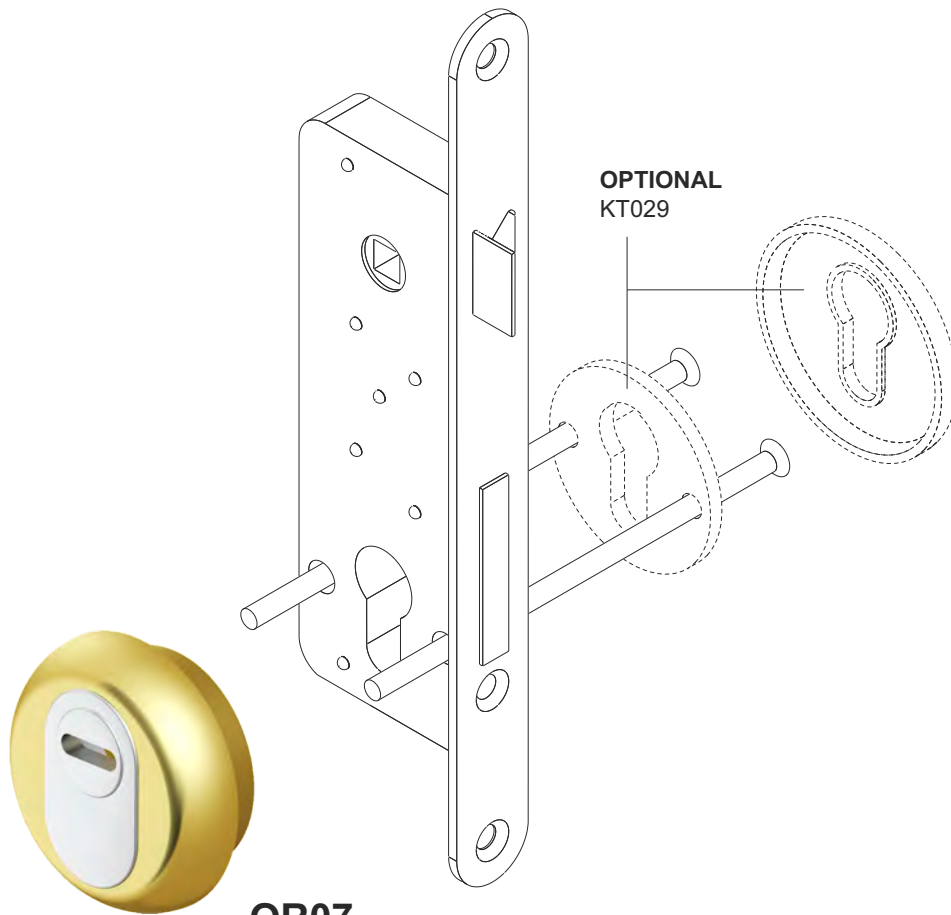

ACCESSORI / ACCESSORIES (OPTIONAL)

SPORGENZE PROTETTE / PROTRUSIONS COVERED

IMBALLO / PACKAGING

ROTORI DISPONIBILI / ROTORS AVAILABLE

OR07..
(X FIAM)

KT029

COLORI DISPONIBILI / COLOURS AVAILABLE

- Ⓒ Cromo lucido / Bright Chrome
- Ⓓ Cromo satinato / Satin Chrome
- 2 PVD Ottone / PVD Brass
- L Ottone lucido / Bright Brass
- B Bronzo / Bronze