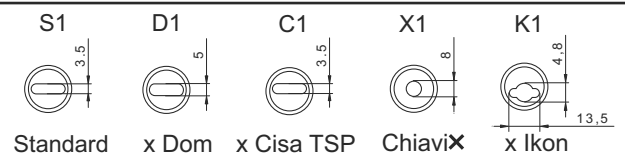

ROTORI DISPONIBILI / ROTORS AVAILABLE