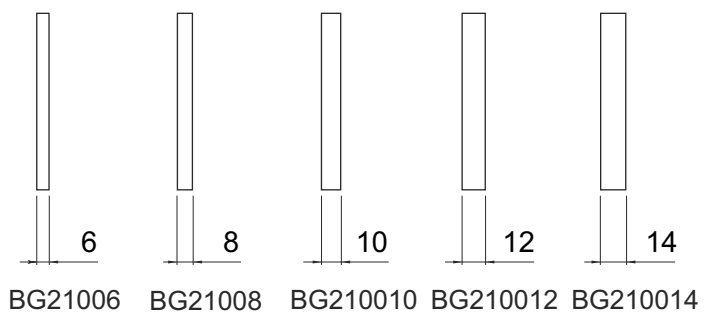

COLORI DISPONIBILI / COLOURS AVAILABLE

- Cromo lucido / Bright Chrome (C)
- Cromo satinato / Satin Chrome (T)
- Bronzo / Bronze (B)
- PVD Ottone / PVD Brass (2)
- Argento / Silver (6)
- Nero / Black (N)
- Bianco Ral 9010 / White Ral 9010 (W)

IMBALLO / PACKAGING