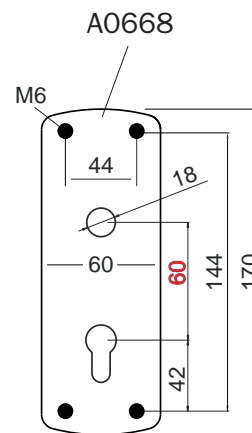

Colori e finiture disponibili / Colors and finishes available

Accessori / Accessories

N Nero / Black

KT018