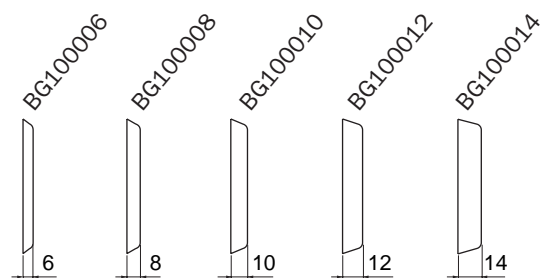

Colori e finiture disponibili / Colors and finishes available

C Cromo lucido / Bright Chrome	6 Argento anodizzato / Anodized silver	B Bronzo / Bronze
T Cromo satinato / Satin Chrome	2 PVD Ottone / PVD Brass	N Nero / Black
W Bianco RAL9010 / White RAL9010	M Marron RAL8019 / Brown RAL8019	

Imballo / Packaging