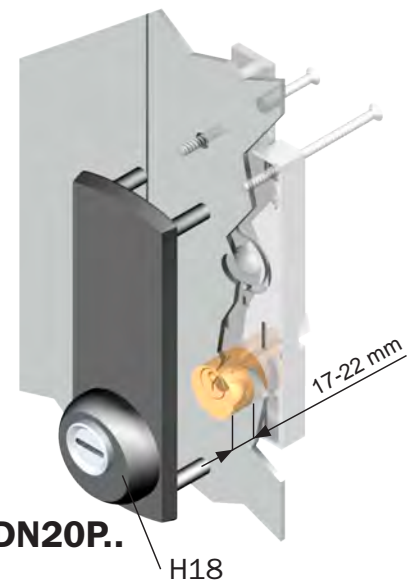

DN20P..

Colori e finiture disponibili / Colors and finishes available

N Nero / Black