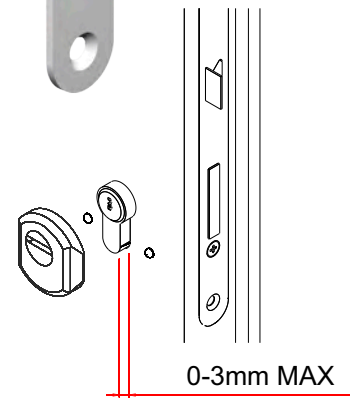

ROTORI DISPONIBILI / ROTORS AVAILABLE

COLORI DISPONIBILI / COLOURS AVAILABLE

- Cromo lucido / Bright Chrome (C)
- Cromo satinato / Satin Chrome (T)
- Bronzo / Bronze (B)
- PVD Ottone / PVD Brass (2)
- Nero / Black (N)

ROTORI DISPONIBILI / ROTORS AVAILABLE

IMBALLO / PACKAGING