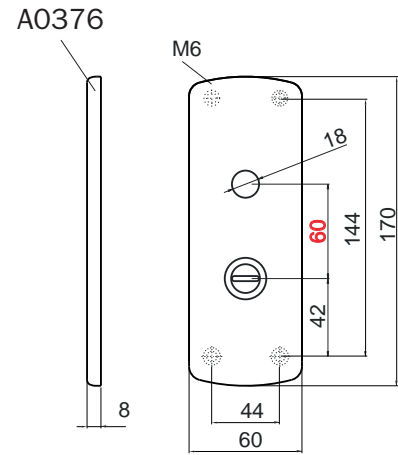

DN129P..

DN129P..max

Colori e finiture disponibili / Colors and finishes available

N Nero / Black

Accessori / Accessories