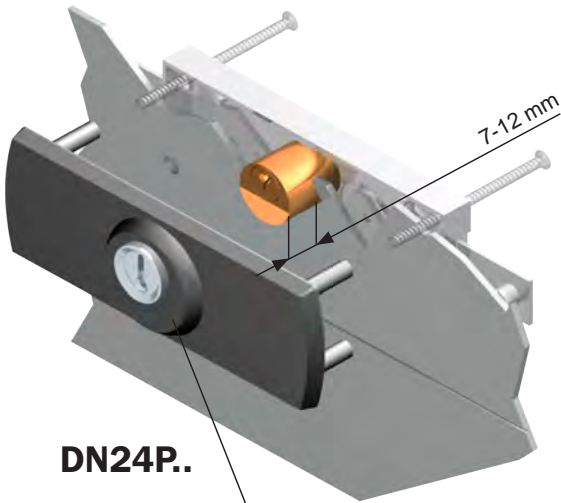

PROTEZIONI PER GARAGE E SERRANDE

Protectors for garage doors and roller shutters

X FASEM
X ISEO
X PREFER
X CISA

DN24P..

H8

H13

Colori e finiture disponibili / Colors and finishes available

N Nero / Black