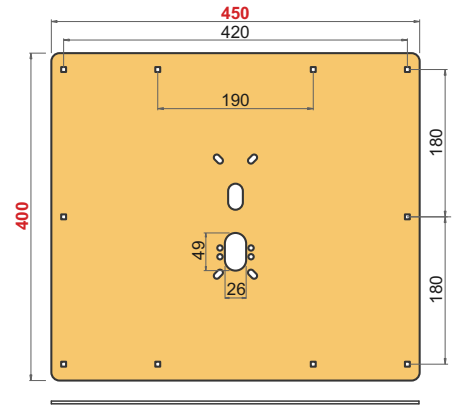

PROTEZIONI PER GARAGE E SERRANDE

Protectors for garage doors and roller shutters

A2626