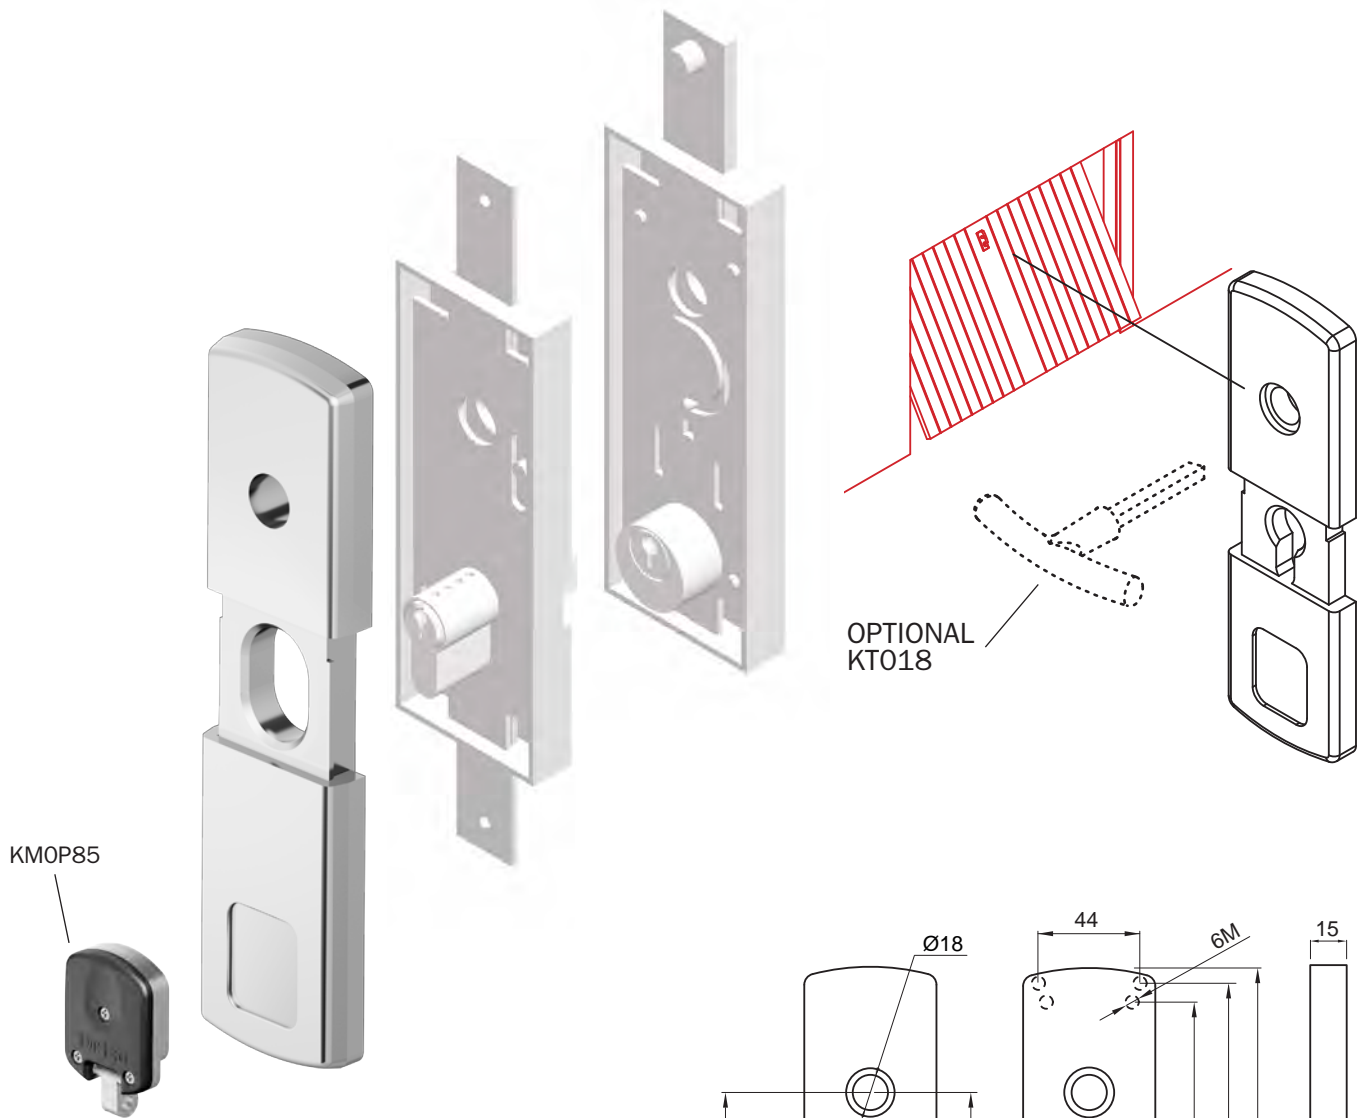

Accessori / Accessories

KT018

Sporgenze protette / Protrusions covered

Max. 12 mm

Imballo / Packaging

x 1 +

Chiavi / Keys

KMOP85