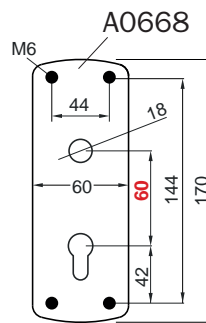

PROTEZIONI PER GARAGE E SERRANDE

Protectors for garage doors and roller shutters