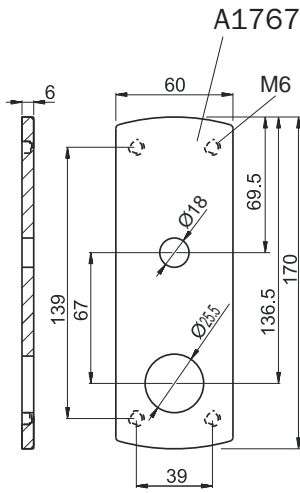

DN1M00
 X MOTTURA

DN1C00

- X ANTONIOLI
- X CERRUTI
- X CR
- X IDM
- X POTENT
- X CISA
- X ISEO

Colori e finiture disponibili / Colors and finishes available

N Nero / Black

Accessori / Accessories

DN54P

DN50P