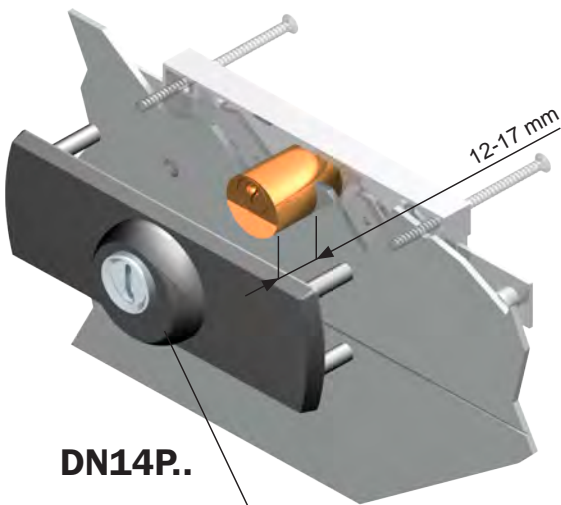

Protectors for garage doors and roller shutters

DN34P..

X FASEM
X ISEO
X PREFER
X CISA

DN24P..

H8

DN14P..

H13

Colori e finiture disponibili / Colors and finishes available