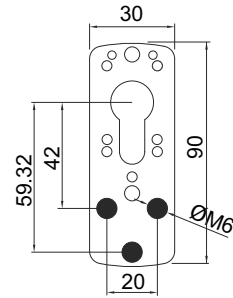

IMBALLO / PACKAGING

LG77

12mm MAX

KT071

M6x80 = 18060805
M4x80 = 18040805

COLORI DISPONIBILI / COLOURS AVAILABLE

- Cromo lucido / Bright Chrome (C)
- Cromo satinato / Satin Chrome (T)
- Bronzo / Bronze (B)
- PVD Ottone / PVD Brass (2)
- Nero / Black (N)
- Bianco Ral 9010 / White Ral 9010 (W)
- Marron Ral 8019 / Brown Ral 8019 (M)