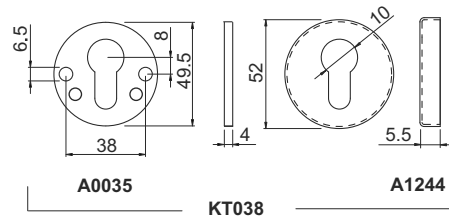

ACCESSORI / ACCESSORIES (OPTIONAL)