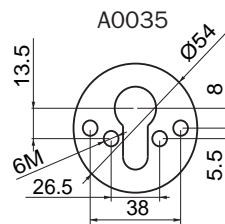

BG1000..
ACC. / STEEL
ALLU. / ALUM
INOX