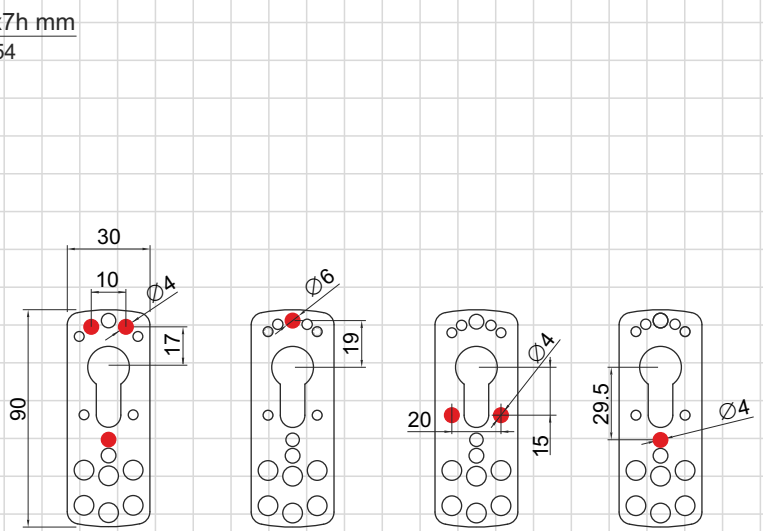

X ISEO
MULTIBLINDO

X ASSA ABLOY
DIN 18250
X ADAMS RITE

X CISA
serie 16/46

X TESA

X ISEO
MULTIBLINDO

X ASSA ABLOY
DIN 18250
X ADAMS RITE

X CISA
serie 16/46