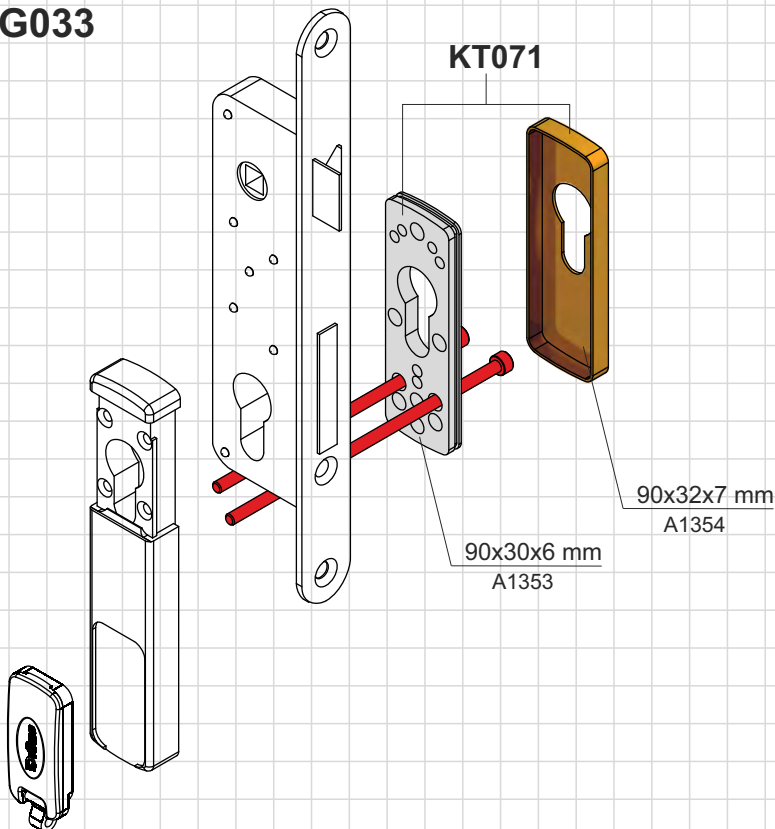

MG033
X ASSA ABLOY
DIN 18250
X ADAMS RITE