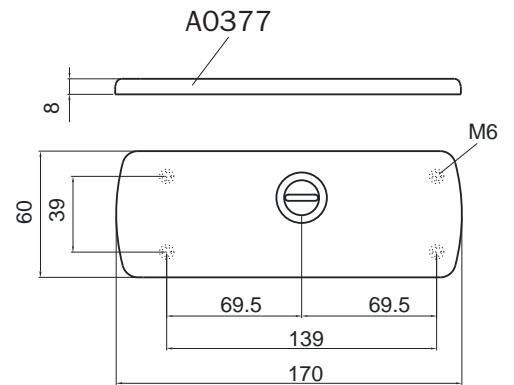

X FASEM
X ISEO
X PREFER
X CISA

Colori e finiture disponibili / Colors and finishes available

N Nero / Black