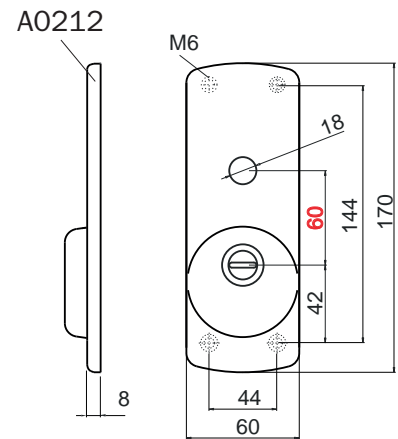

DN129P..

DN129P..max

Colori e finiture disponibili / Colors and finishes available

N Nero / Black

Accessori / Accessories