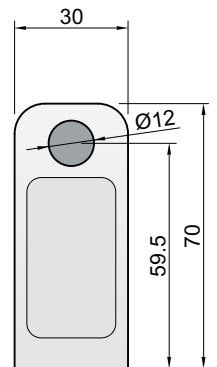

**MAGNETIC LOCK
PADLOCK**

**MAGNETIC LOCK
PADLOCK**