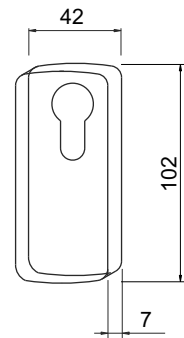

KT092

COLORI DISPONIBILI / COLOURS AVAILABLE

- Cromo lucido / Bright Chrome (C)
- Cromo satinato / Satin Chrome (T)
- Bronzo / Bronze (B)
- PVD Ottone / PVD Brass (2)