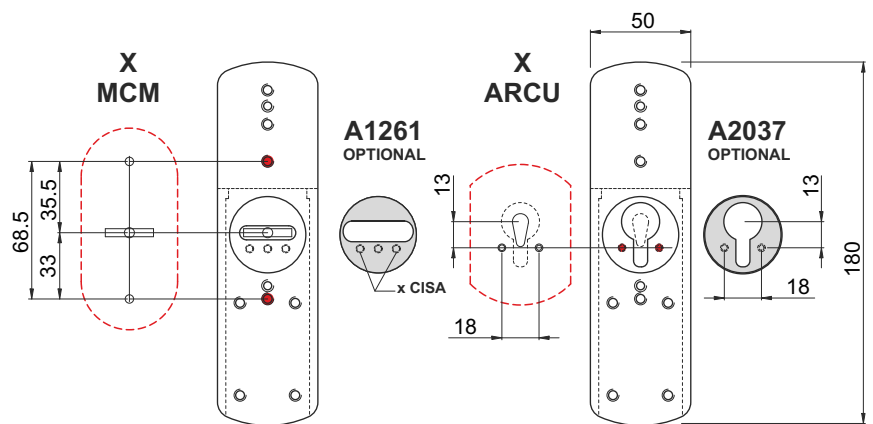

MG060

COLORI DISPONIBILI / COLOURS AVAILABLE

Cromo satinato / Satin Chrome
PVD Ottone / PVD Brass

CHIAVI / KEYS

VERSIONI SPECIALI / SPECIAL VERSIONS