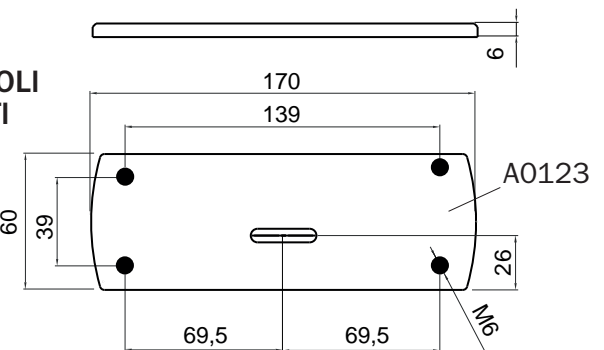

DN1C00

- X ANTONIOLI
- X CERRUTI
- X CR
- X IDM
- X POTENT
- X CISA
- X ISEO

Colori e finiture disponibili / Colors and finishes available

N Nero / Black

Accessori / Accessories