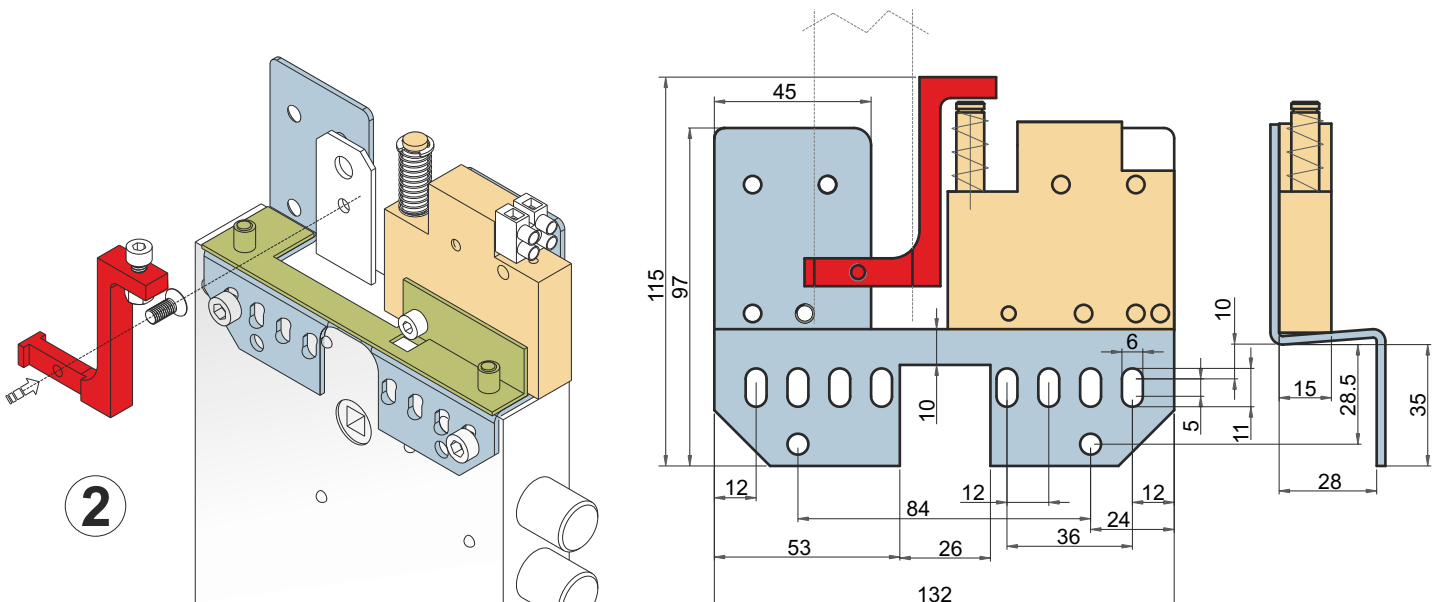

BA100

ADATTA PER SERRATURE
x ATRA
x CISA
x CR
x ESETY
x MOTTURA
x MULTILOCK
x SECUREMME