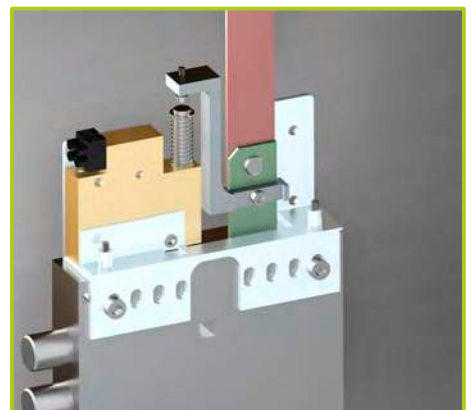

**ELECTRONIC ESCUTCHEON WITH BAR LOCKING DEVICE
BLOCCA ASTA SENZA ALLARME**

PAT. PEND.

optional:
connection to
remote alarm

optional:
collegamento ad
allarme remoto