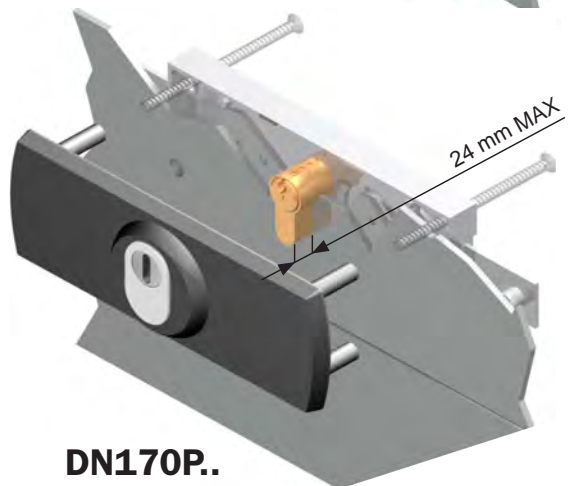

N Nero / Black

DN129P..

DN129P..max

Colori e finiture disponibili / Colors and finishes available

N Nero / Black

Accessori / Accessories

DN37P..

DN27P..