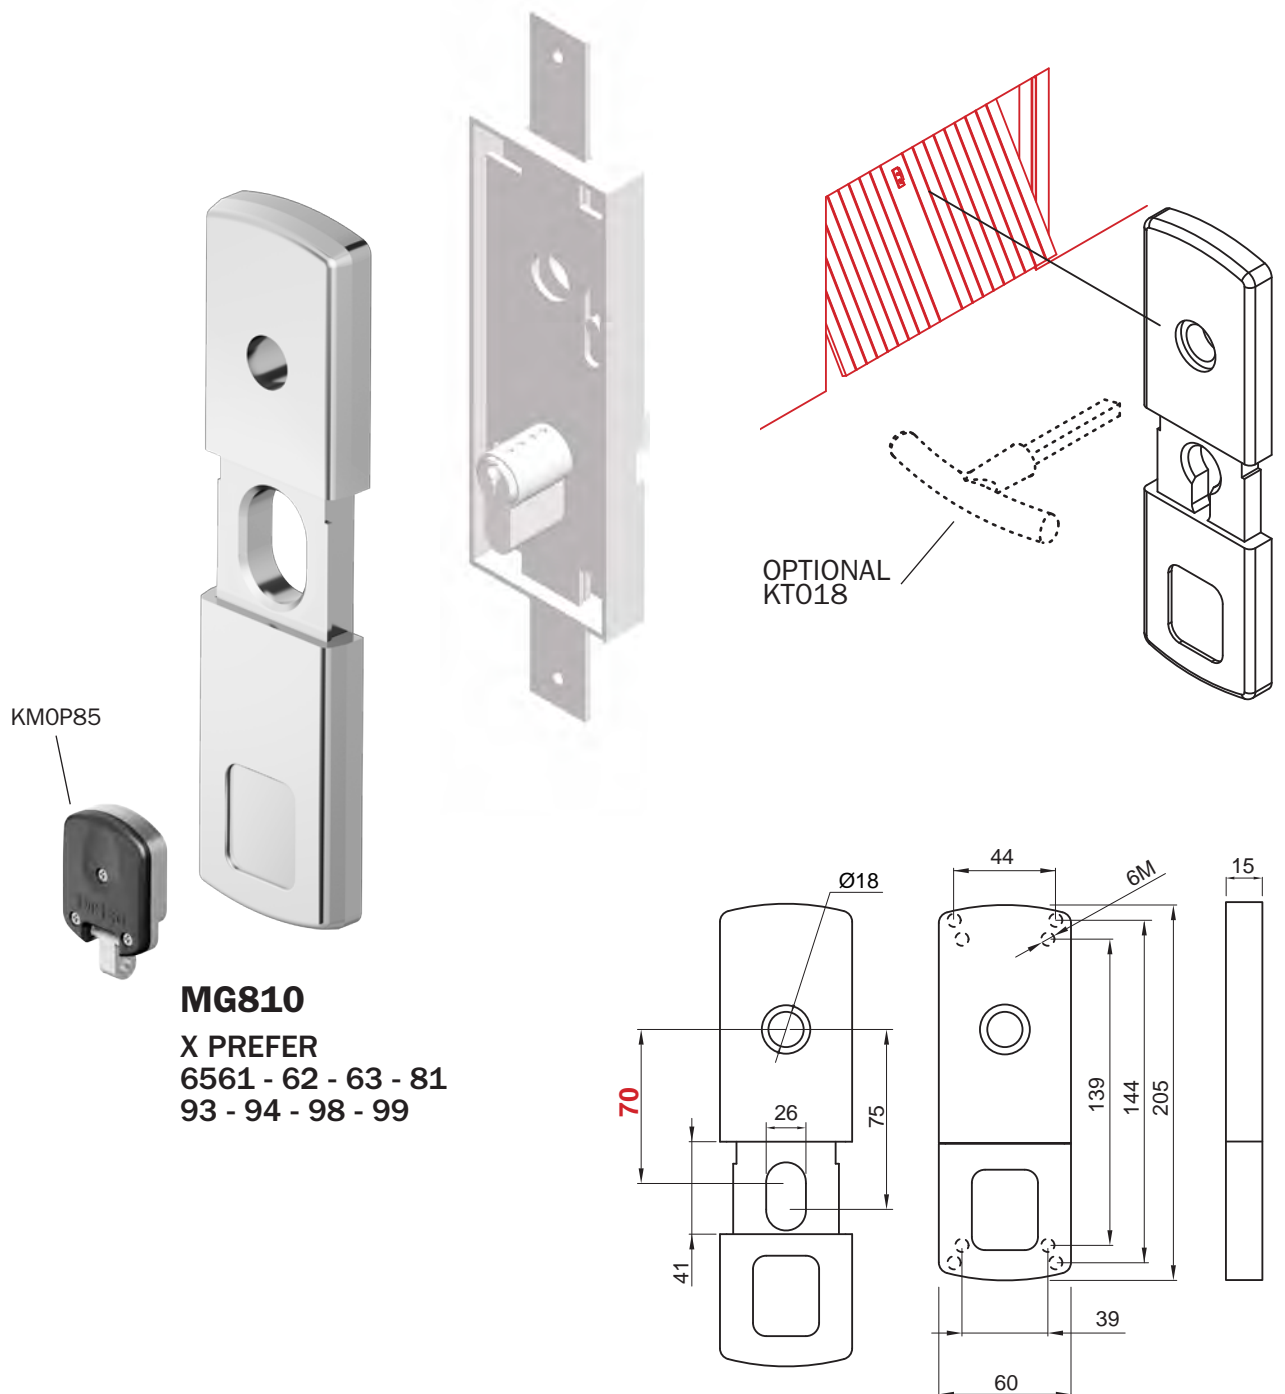

KMOP85

MG810
X PREFER
6561 - 62 - 63 - 81
93 - 94 - 98 - 99

OPTIONAL
KT018

Colori e finiture disponibili / Colors and finishes available

N Nero / Black

Versioni speciali / Special versions

KA chiavi uguali
KA keys alike

Accessori / Accessories

KT018

Sporgenze protette / Protrusions covered

Max. 12 mm

Imballo / Packaging

x 1 +

Chiavi / Keys

KMOP85