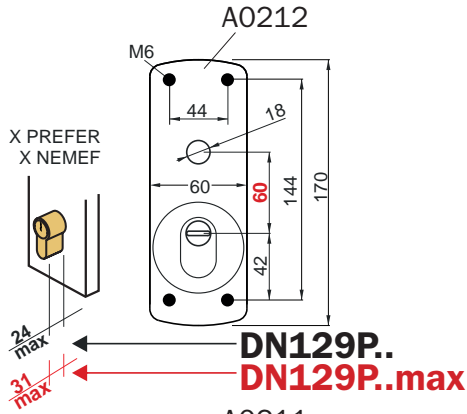

DN130P..
DN130P..max

DN130P..
DN130P..max

Colori e finiture disponibili / Colors and finishes available

N Nero / Black

Accessori / Accessories

PROTEZIONI PER GARAGE E SERRANDE

Protectors for garage doors and roller shutters