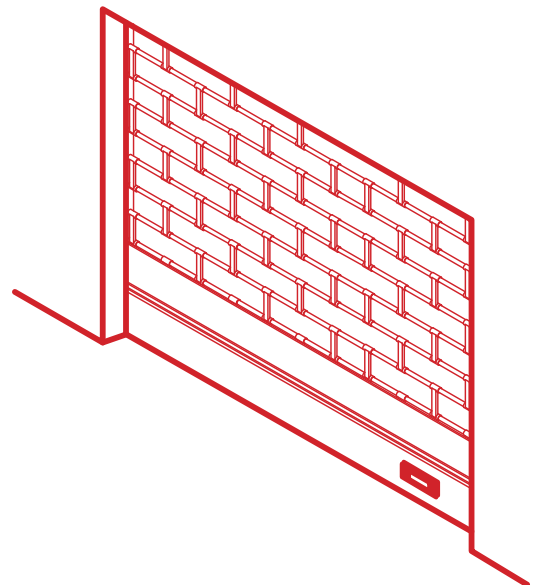

Protectors for garage doors and roller shutters

DN34P..

X FASEM
X ISEO
X PREFER
X CISA

DN24P..

H8

DN14P..

H13

Colori e finiture disponibili / Colors and finishes available