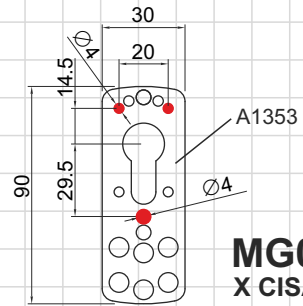

MG033
X CISA serie 16 / 46