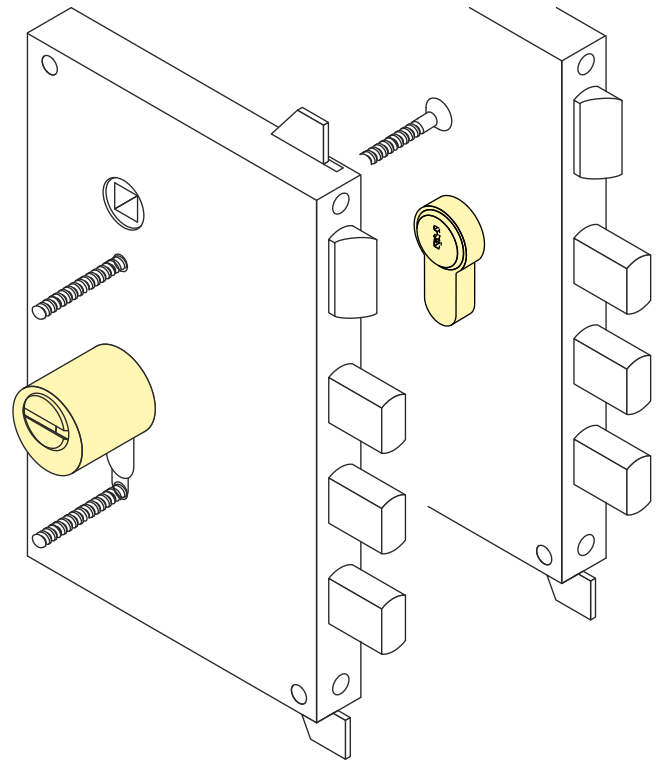

MG060

COLORI DISPONIBILI / COLOURS AVAILABLE

Cromo satinato / Satin Chrome
PVD Ottone / PVD Brass

CHIAVI / KEYS

VERSIONI SPECIALI / SPECIAL VERSIONS