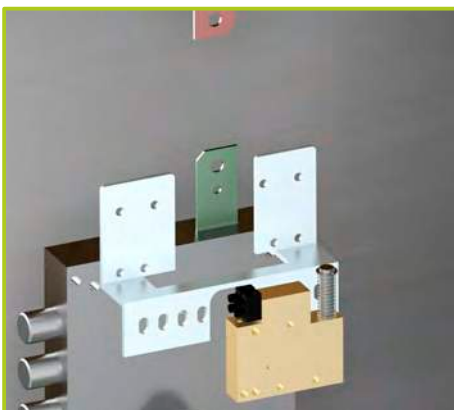

**ELECTRONIC ESCUTCHEON WITH BAR LOCKING DEVICE
BLOCCA ASTA SENZA ALLARME**

PAT. PEND.

optional:
connection to
remote alarm

optional:
collegamento ad
allarme remoto