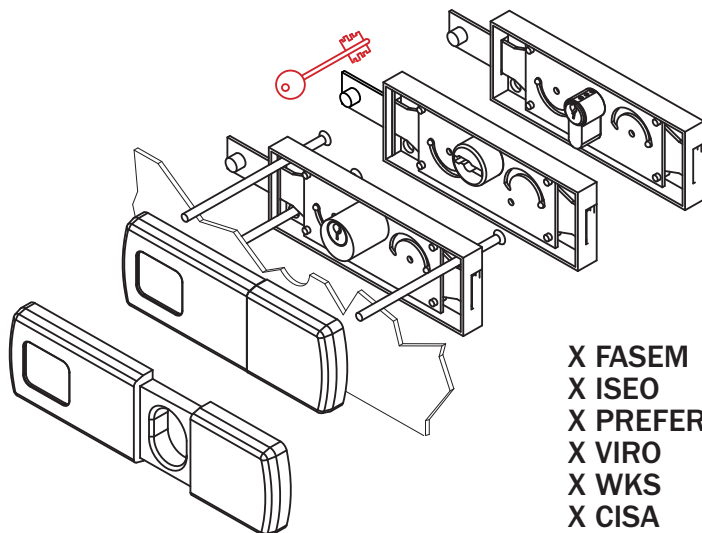

PROTEZIONI PER GARAGE E SERRANDE

Protectors for garage doors and roller shutters

- X FASEM
- X ISEO
- X PREFER
- X VIRO
- X WKS
- X CISA