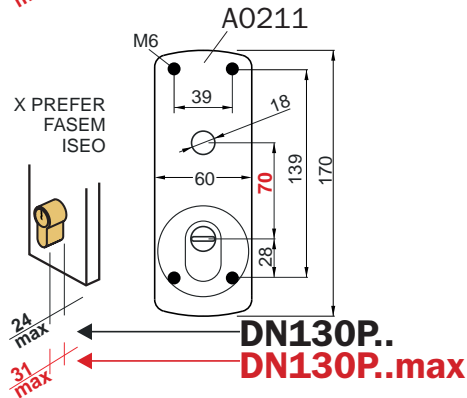

DN130P..
DN130P..max

DN130P..
DN130P..max

Colori e finiture disponibili / Colors and finishes available

N Nero / Black

Accessori / Accessories

PROTEZIONI PER GARAGE E SERRANDE

Protectors for garage doors and roller shutters