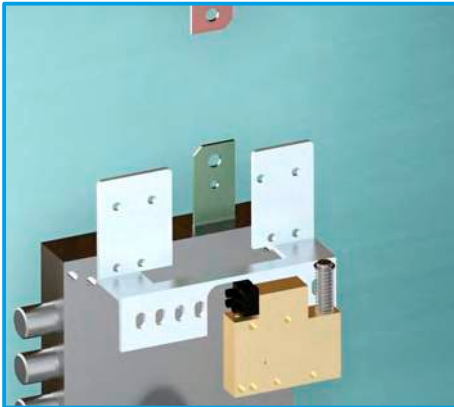

**ALARMED ELECTRONIC ESCUTCHEON WITH BAR LOCKING DEVICE (optional)
ALLARME CON BLOCCA ASTA (optional)**