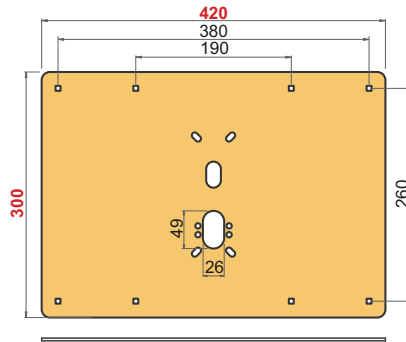

PROTEZIONI PER GARAGE E SERRANDE

Protectors for garage doors and roller shutters

A2625