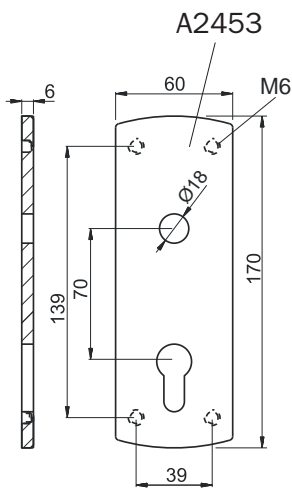

DN61P..

Colori e finiture disponibili / Colors and finishes available

Accessori / Accessories

N Nero / Black

KT018