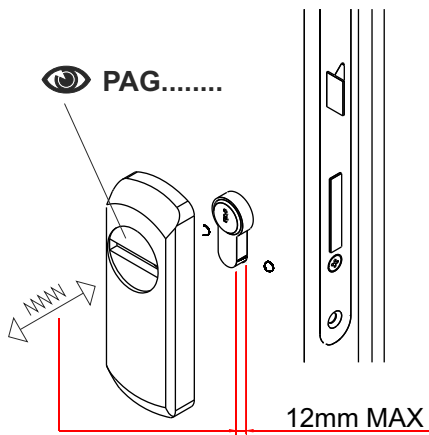

12mm MAX

M6x80 = 18060805
M4x80 = 18040805

COLORI DISPONIBILI / COLOURS AVAILABLE

- Cromo lucido / Bright Chrome (C)
- Cromo satinato / Satin Chrome (T)
- Bronzo / Bronze (B)
- PVD Ottone / PVD Brass (2)
- Nero / Black (N)
- Bianco Ral 9010 / White Ral 9010 (W)
- Marron Ral 8019 / Brown Ral 8019 (M)

ROTORI DISPONIBILI / ROTORS AVAILABLE

- S3 (Standard) with 3.5mm depth
- D3 (x Dom) with 5mm depth
- C3 (x Cisa TSP) with 3.5mm depth
- X3 (ChiaviX) with 8mm depth
- K3 (x Ikon) with 4.8mm depth and 13.5mm width

IMBALLO / PACKAGING