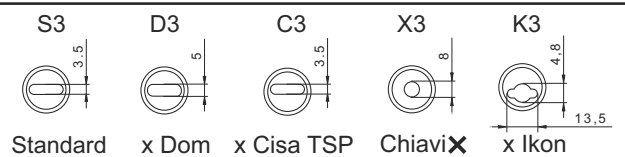

ROTORI DISPONIBILI / ROTORS AVAILABLE