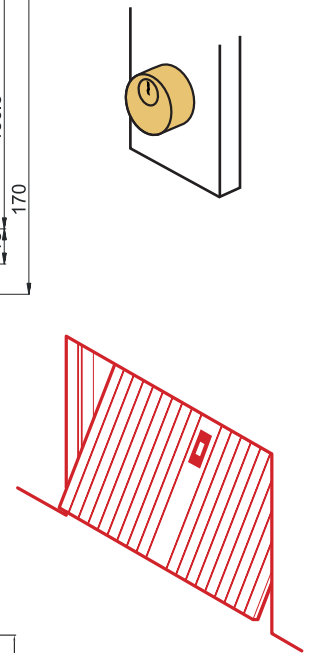

DN60P

Colori e finiture disponibili / Colors and finishes available

Accessori / Accessories

N Nero / Black

KT018