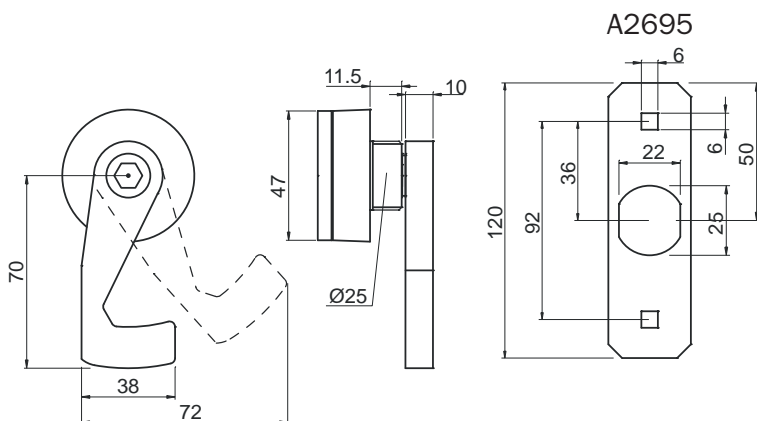

PROTEZIONI PER GARAGE E SERRANDE

Protectors for garage doors and roller shutters