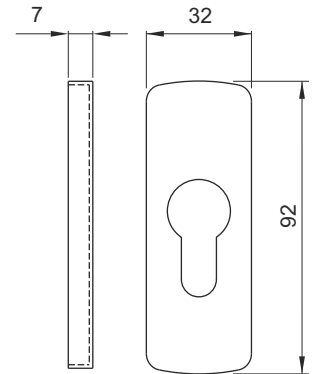

COLORI DISPONIBILI / COLOURS AVAILABLE

- Cromo lucido / Bright Chrome (C)
- Cromo satinato / Satin Chrome (T)
- Bronzo / Bronze (B)
- PVD Ottone / PVD Brass (2)
- Nero / Black (N)
- Bianco Ral 9010 / White Ral 9010 (W)
- Marron Ral 8019 / Brown Ral 8019 (M)

ROTORI DISPONIBILI / ROTORS AVAILABLE

IMBALLO / PACKAGING