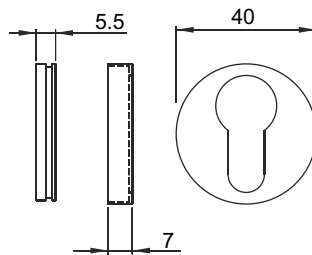

ROTORI DISPONIBILI / ROTORS AVAILABLE

COLORI DISPONIBILI / COLOURS AVAILABLE

- Cromo lucido / Bright Chrome (C)
- Cromo satinato / Satin Chrome (T)
- Bronzo / Bronze (B)
- PVD Ottone / PVD Brass (2)
- Nero / Black (N)

ROTORI DISPONIBILI / ROTORS AVAILABLE

IMBALLO / PACKAGING