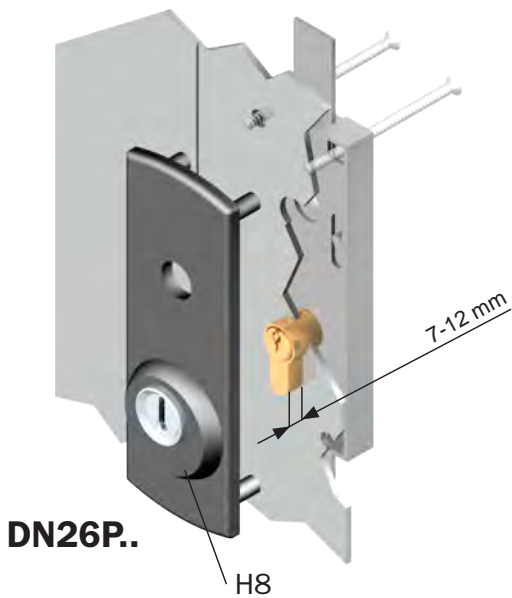

DN129P..

DN129P..max

Colori e finiture disponibili / Colors and finishes available

N Nero / Black

Accessori / Accessories