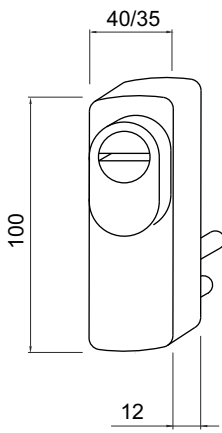

KT092

COLORI DISPONIBILI / COLOURS AVAILABLE

- Cromo lucido / Bright Chrome (C)
- Cromo satinato / Satin Chrome (T)
- Bronzo / Bronze (B)
- PVD Ottone / PVD Brass (2)