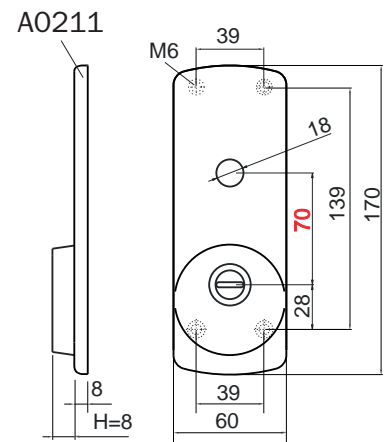

DN130P..
DN130P..max