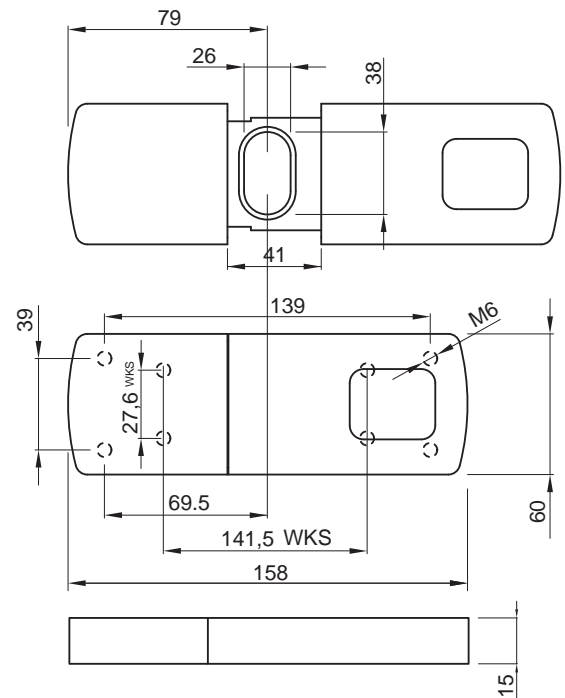

PROTEZIONI PER GARAGE E SERRANDE

Protectors for garage doors and roller shutters

- X FASEM
- X ISEO
- X PREFER
- X VIRO
- X WKS
- X CISA