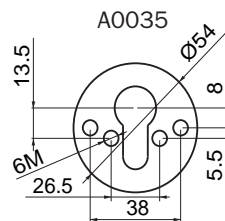

Colori e finiture disponibili / Colors and finishes available

C Cromo lucido / Bright Chrome	6 Argento anodizzato / Anodized silver	B Bronzo / Bronze
T Cromo satinato / Satin Chrome	2 PVD Ottone / PVD Brass	N Nero / Black
W Bianco RAL9010 / White RAL9010	M Marron RAL8019 / Brown RAL8019	

Imballo / Packaging