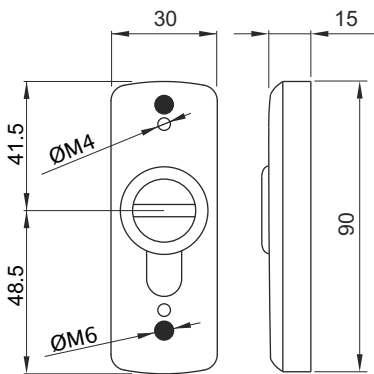

COLORI DISPONIBILI / COLOURS AVAILABLE

- Cromo lucido / Bright Chrome (C)
- Cromo satinato / Satin Chrome (T)
- Bronzo / Bronze (B)
- PVD Ottone / PVD Brass (2)
- Nero / Black (N)
- Bianco Ral 9010 / White Ral 9010 (W)
- Marron Ral 8019 / Brown Ral 8019 (M)

ROTORI DISPONIBILI / ROTORS AVAILABLE

IMBALLO / PACKAGING