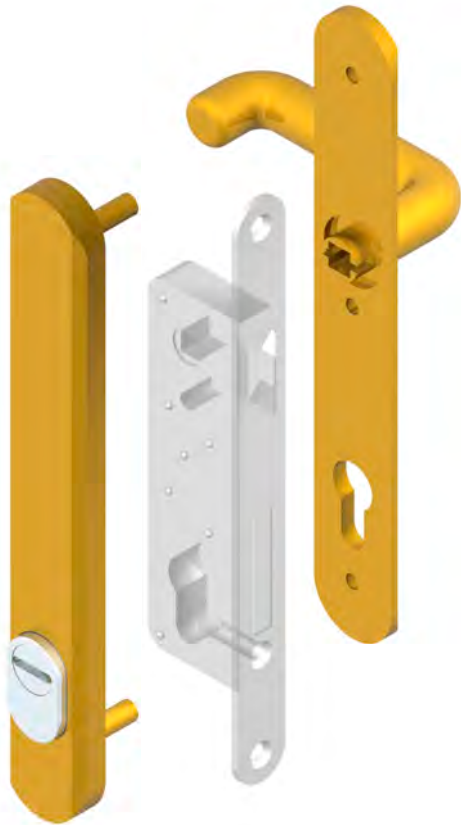

OP29..F
35 mm