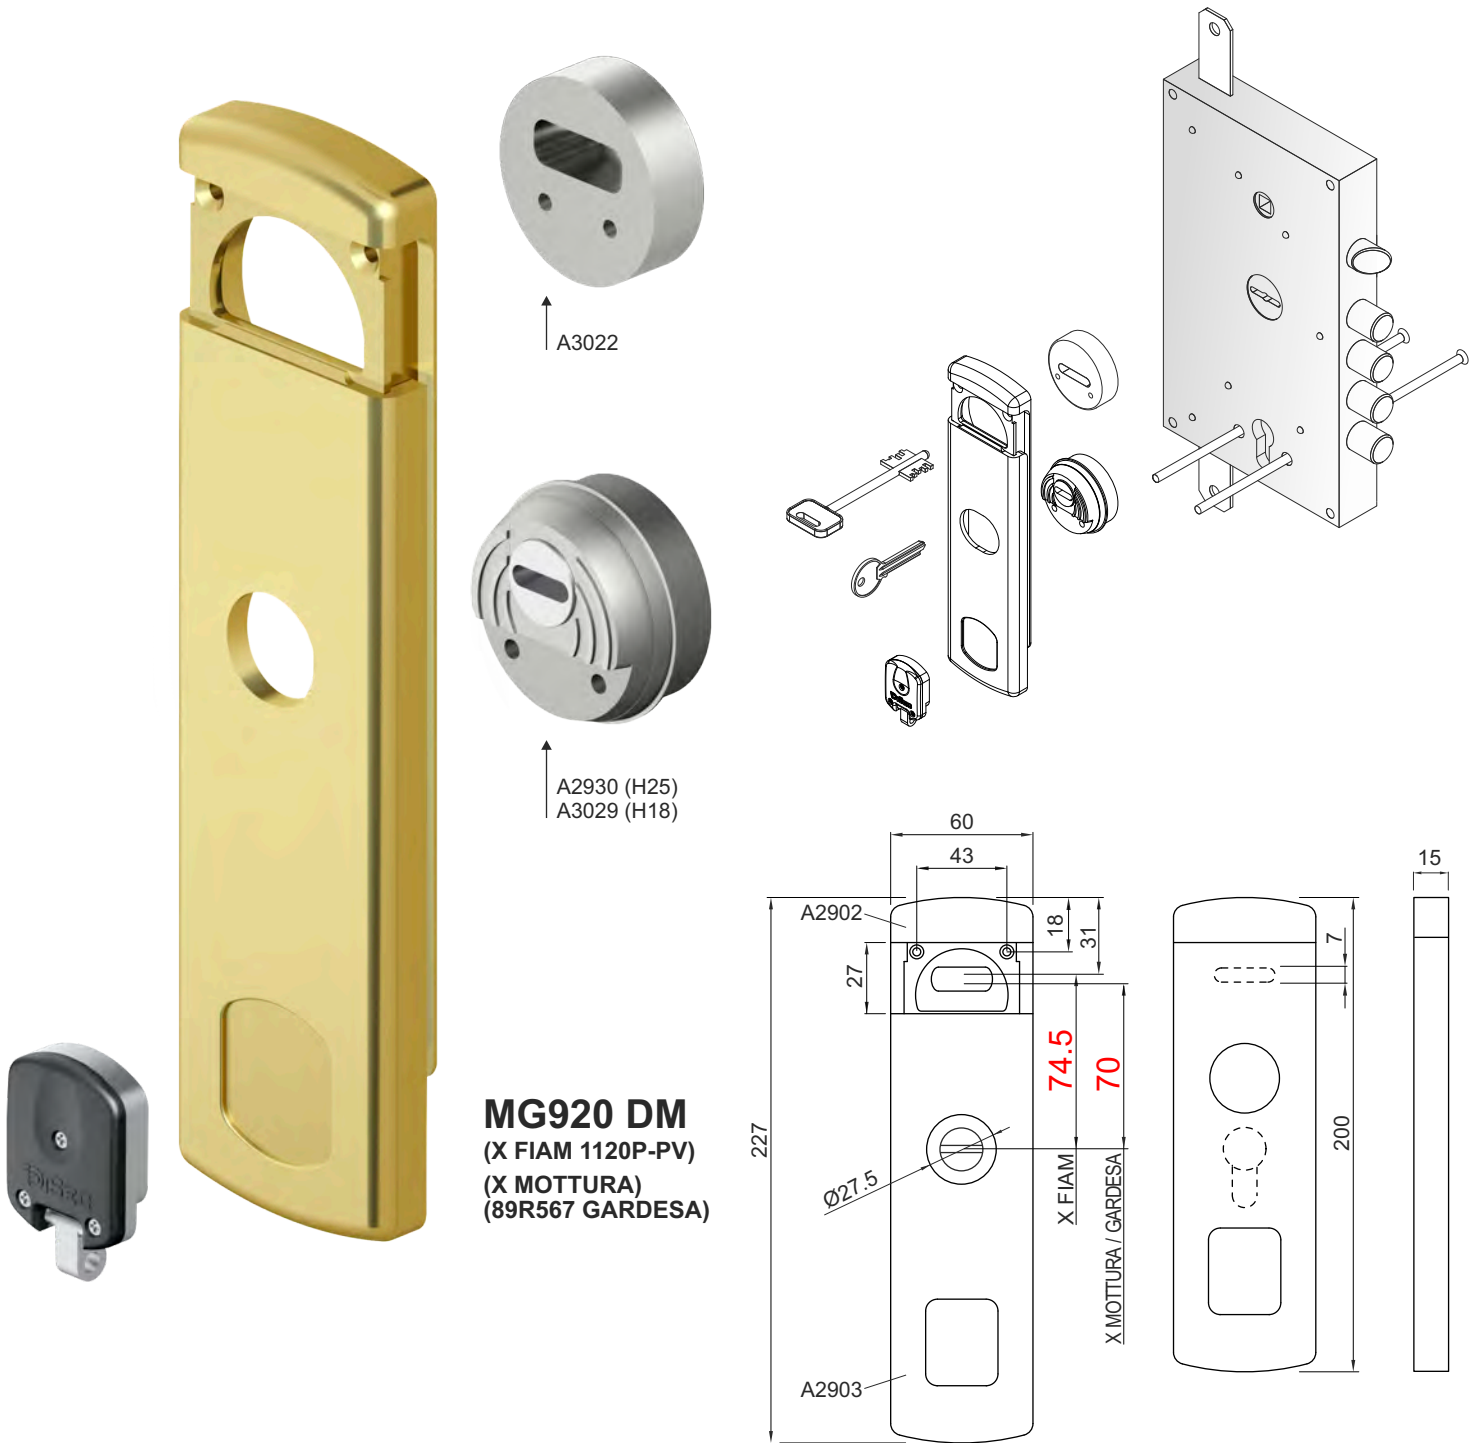

- KA chiavi uguali / KA key alike (with key icons)

PROTEZIONE ANTI-TRAPANO / ANTI-DRILL PROTECTION

SPORGENZE PROTETTE / PROTRUSIONS COVERED

CHIAVI / KEYS

SPESSORI / SPACERS

IMBALLO / PACKAGING

MG920 DM
(X FIAM 1120P-PV)
(X MOTTURA)
(89R567 GARDESA)