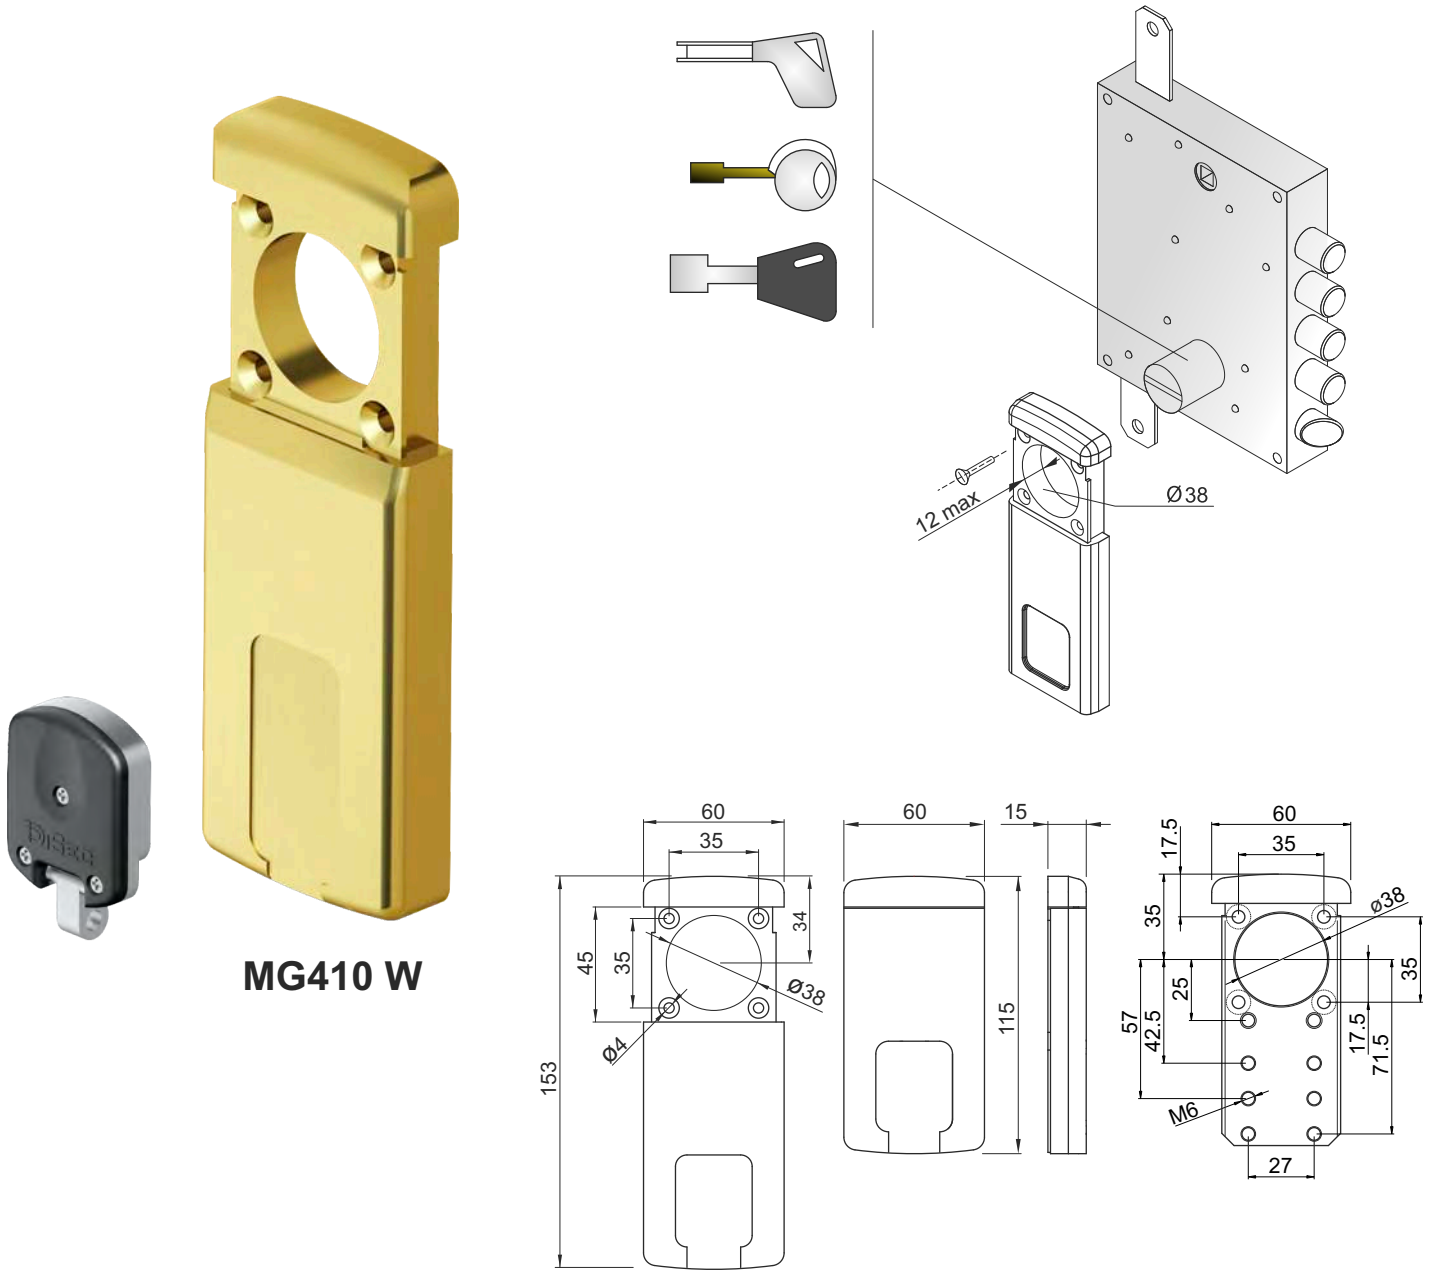

MG410 W

COLORI DISPONIBILI / COLOURS AVAILABLE

- Cromo Satinato / Satin Chrome (T)
- PVD Ottone / PVD Brass (2)

VERSIONI SPECIALI / SPECIAL VERSIONS

- KA chiavi uguali (KA key alike)

CHIUSURA E APERTURA CON CHIAVE
LOCKING AND UNLOCKING WITH KEY

MG110BC

SPORGENZE PROTETTE / PROTRUSIONS COVERED

- Max. 12 mm

CHIAVI / KEYS

- MAGNETIC KEY

IMBALLO / PACKAGING

- x 1 +

SPESSORI / SPACERS

- OPTIONAL
  3 mm A0766

- OPTIONAL
  20 mm A1424