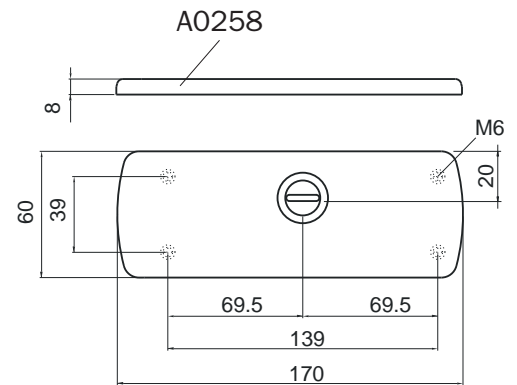

PROTEZIONI PER GARAGE E SERRANDE

Protectors for garage doors and roller shutters

X FASEM
X ISEO
X PREFER
X CISA

DN24P..

H8

H13

Colori e finiture disponibili / Colors and finishes available

N Nero / Black