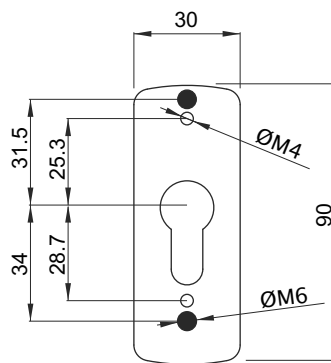

COLORI DISPONIBILI / COLOURS AVAILABLE

- Cromo lucido / Bright Chrome (C)
- Cromo satinato / Satin Chrome (T)
- Bronzo / Bronze (B)
- PVD Ottone / PVD Brass (2)
- Nero / Black (N)
- Bianco Ral 9010 / White Ral 9010 (W)
- Marron Ral 8019 / Brown Ral 8019 (M)

ROTORI DISPONIBILI / ROTORS AVAILABLE

IMBALLO / PACKAGING