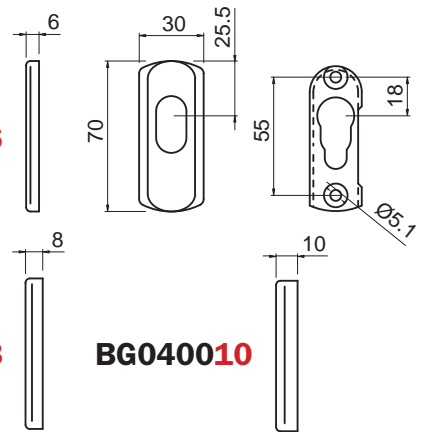

Colori e finiture disponibili / Colors and finishes available

C Cromo lucido / Bright Chrome	L Ottone lucido / Bright brass	B Bronzo / Bronze
T Cromo satinato / Satin Chrome	9 Oro opaco verniciato / Varnished Mat Gold	N Nero / Black
W Bianco RAL9010 / White RAL9010	2 PVD Ottone / PVD Brass	
6 Argento anodizzato / Anodized silver	A Champagne / Champagne	

Imballo / Packaging

x 6