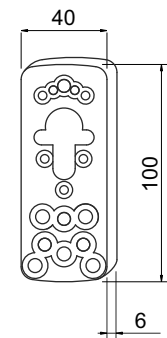

KT092

COLORI DISPONIBILI / COLOURS AVAILABLE

- Cromo lucido / Bright Chrome (C)
- Cromo satinato / Satin Chrome (T)
- Bronzo / Bronze (B)
- PVD Ottone / PVD Brass (2)