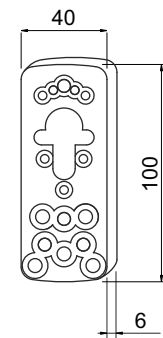

Max. 14 mm

KT092

COLORI DISPONIBILI / COLOURS AVAILABLE

- Cromo lucido / Bright Chrome (C)
- Cromo satinato / Satin Chrome (T)
- Bronzo / Bronze (B)
- PVD Ottone / PVD Brass (2)

IMBALLO / PACKAGING

SPORGENZE PROTETTE / PROTRUSIONS COVERED