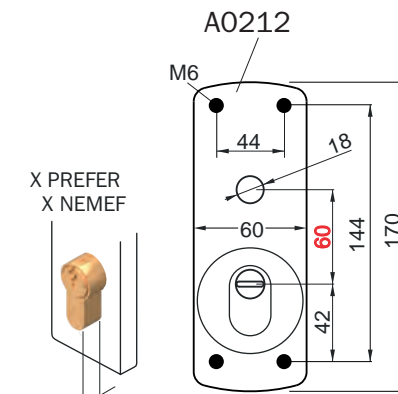

DN129P..

DN129P..max

Colori e finiture disponibili / Colors and finishes available

N Nero / Black

Accessori / Accessories