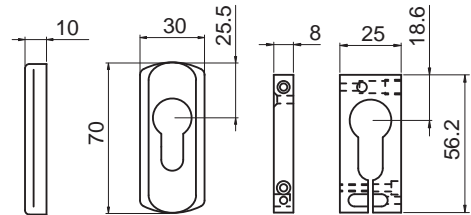

BG640010

Colori e finiture disponibili / Colors and finishes available

C Cromo lucido / Bright Chrome	L Ottone lucido / Bright brass	B Bronzo / Bronze
T Cromo satinato / Satin Chrome	9 Oro opaco verniciato / Varnished Mat Gold	N Nero / Black
W Bianco RAL9010 / White RAL9010	2 PVD Ottone / PVD Brass	
6 Argento anodizzato / Anodized silver	A Champagne / Champagne	

Imballo / Packaging