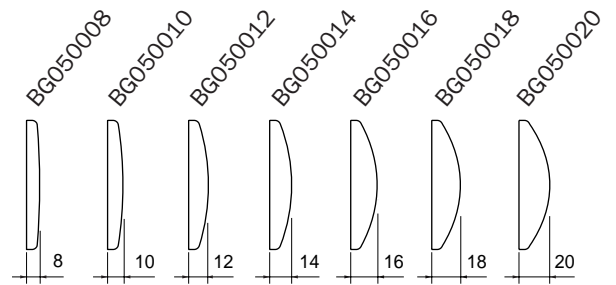

BG1000..
ACC. / STEEL
ALLU. / ALUM
INOX