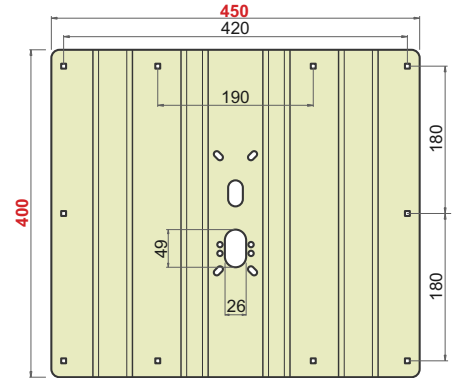

PROTEZIONI PER GARAGE E SERRANDE

Protectors for garage doors and roller shutters