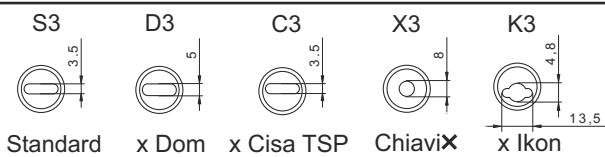

ROTORI DISPONIBILI / ROTORS AVAILABLE