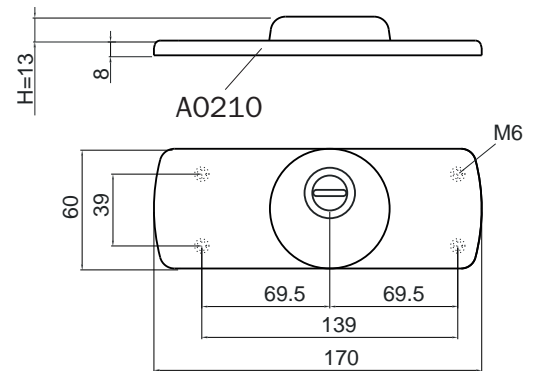

X FASEM
X ISEO
X PREFER
X CISA