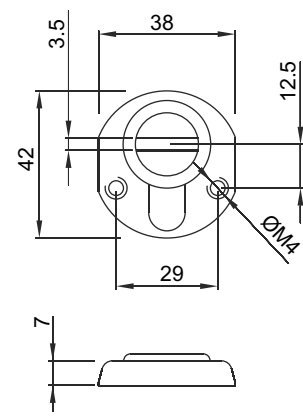

ROTORI DISPONIBILI / ROTORS AVAILABLE

COLORI DISPONIBILI / COLOURS AVAILABLE

- Cromo lucido / Bright Chrome (C)
- Cromo satinato / Satin Chrome (T)
- Bronzo / Bronze (B)
- PVD Ottone / PVD Brass (2)
- Nero / Black (N)

ROTORI DISPONIBILI / ROTORS AVAILABLE

IMBALLO / PACKAGING