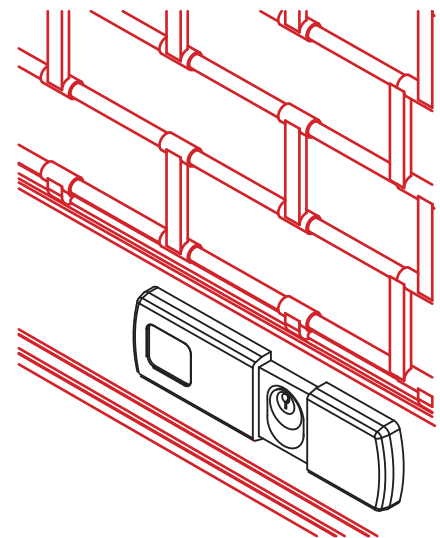

Colori e finiture disponibili / Colors and finishes available

N Nero / Black

Versioni speciali / Special versions

KA chiavi uguali
KA keys alike

Sporgenze protette / Protrusions covered

Max. 12 mm

Imballo / Packaging

x 1 +

Chiavi / Keys

KMOP85