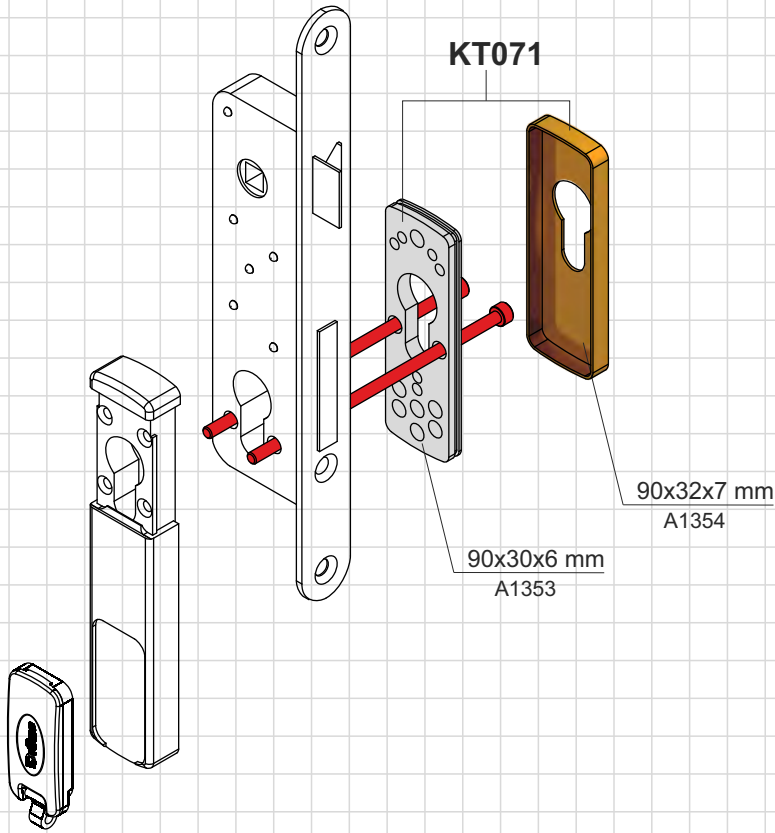

MG033
X CISA serie 16 / 46