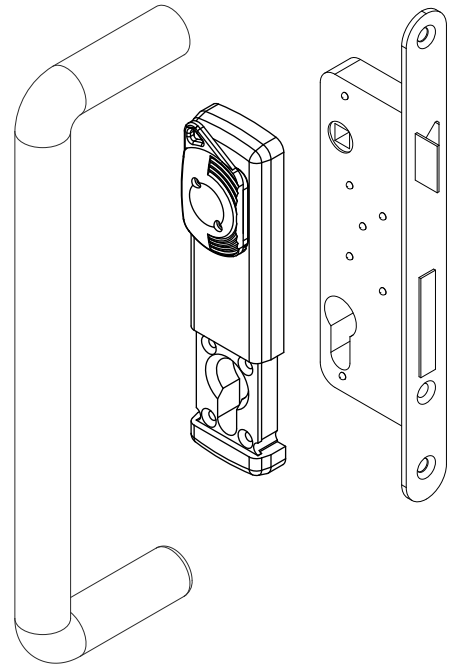

COLORI DISPONIBILI / COLOURS AVAILABLE

- Cromo Satinato / Satin Chrome (T)
- PVD Ottone / PVD Brass (2)

VERSIONI SPECIALI / SPECIAL VERSIONS

- KA chiavi uguali / KA key alike

PROTEZIONE ANTI-TRAPANO / ANTI-DRILL PROTECTION

SPORGENZE PROTETTE / PROTRUSIONS COVERED

CHIAVI / KEYS

IMBALLO / PACKAGING

SPESSORI / SPACERS