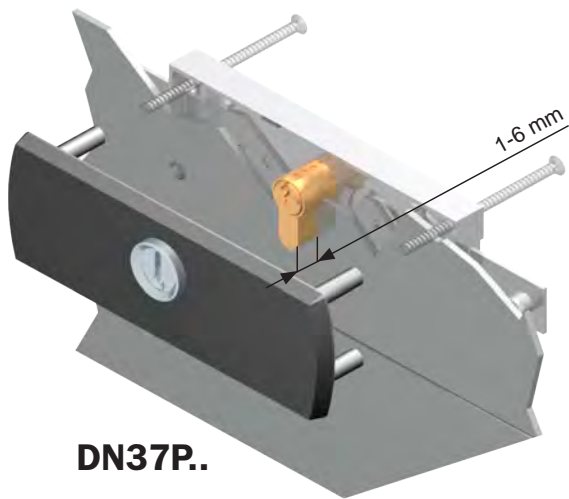

N Nero / Black

DN129P..

DN129P..max

Colori e finiture disponibili / Colors and finishes available

N Nero / Black

Accessori / Accessories

DN37P..

DN27P..