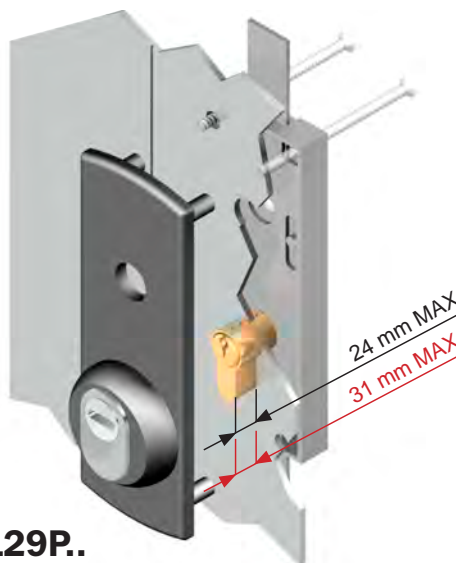

DN129P..

DN129P..max

Colori e finiture disponibili / Colors and finishes available

N Nero / Black

Accessori / Accessories