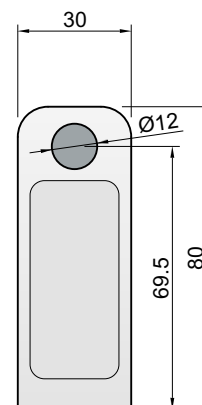

**MAGNETIC LOCK
PADLOCK**

**MAGNETIC LOCK
PADLOCK**