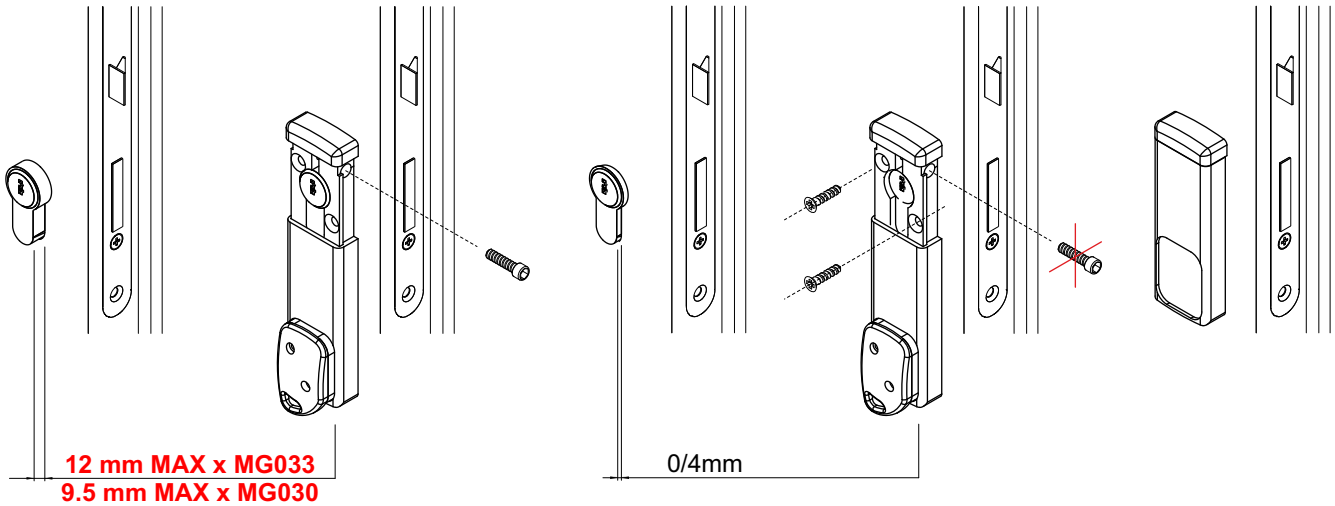

COLORI DISPONIBILI / COLOURS AVAILABLE

- Cromo lucido / Bright Chrome C
- Cromo Satinato / Satin Chrome T
- PVD Ottone / PVD Brass 2

CHIAVI / KEYS