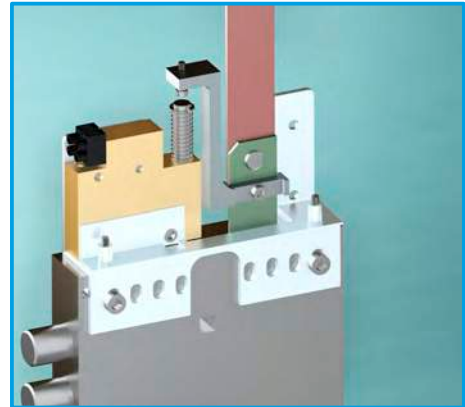

**ALARMED ELECTRONIC ESCUTCHEON WITH BAR LOCKING DEVICE (optional)
ALLARME CON BLOCCA ASTA (optional)**