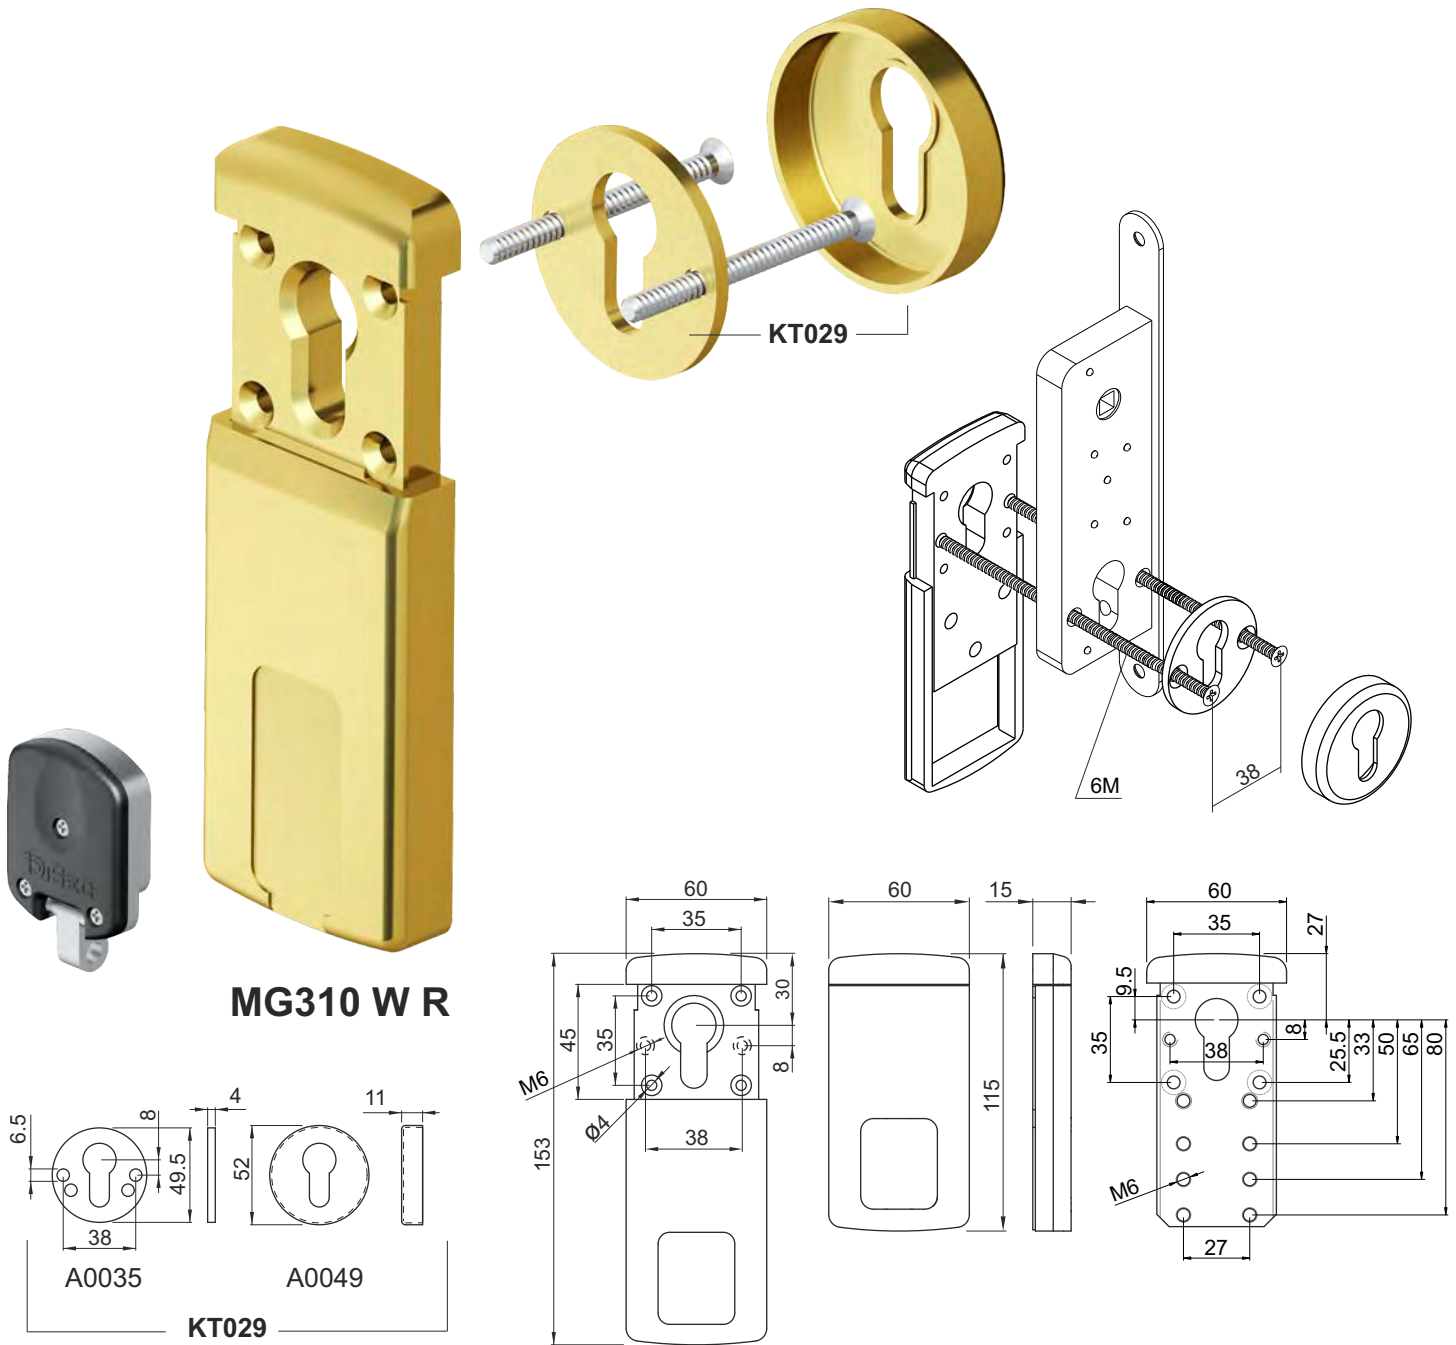

COLORI DISPONIBILI / COLOURS AVAILABLE

- Cromo Satinato / Satin Chrome (T)
- PVD Ottone / PVD Brass (2)

VERSIONI SPECIALI / SPECIAL VERSIONS

- KA chiavi uguali (KA key alike)

CHIUSURA E APERTURA CON CHIAVE
LOCKING AND UNLOCKING WITH KEY

MG110BC

SPORGENZE PROTETTE / PROTRUSIONS COVERED

- Max. 12 mm

CHIAVI / KEYS

- MAGNETIC KEY

IMBALLO / PACKAGING

- x 1 +

SPESSORI / SPACERS

- OPTIONAL
- 3 mm A0766