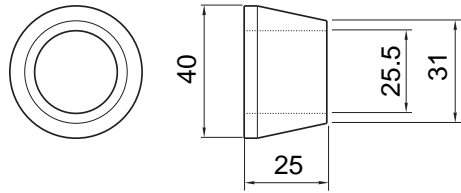

GG2500

GG3000