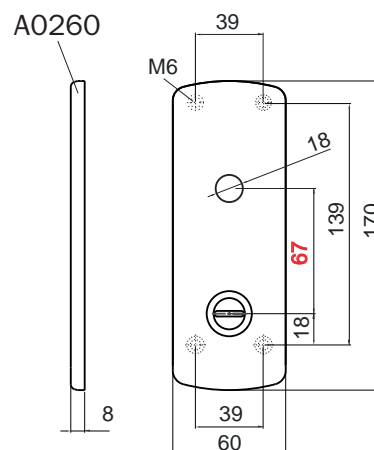

DN52P

DN60P

DN61P..

Colori e finiture disponibili / Colors and finishes available

Accessori / Accessories

N Nero / Black

KT018

DN19P..