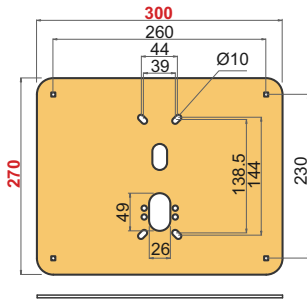

PROTEZIONI PER GARAGE E SERRANDE

Protectors for garage doors and roller shutters

A2466