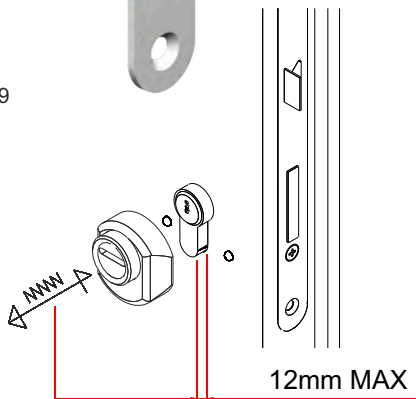

BD100....
x CISA
serie 18/19/48/49