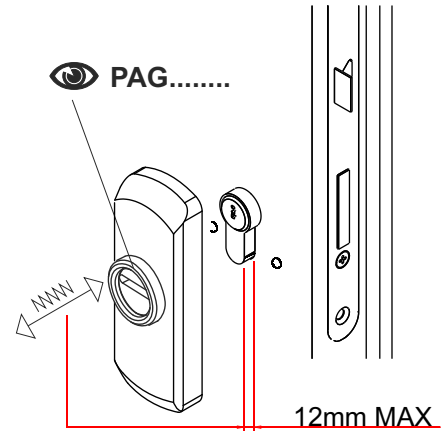

COLORI DISPONIBILI / COLOURS AVAILABLE

- Cromo lucido / Bright Chrome (C)
- Cromo satinato / Satin Chrome (T)
- Bronzo / Bronze (B)
- PVD Ottone / PVD Brass (2)
- Nero / Black (N)
- Bianco Ral 9010 / White Ral 9010 (W)
- Marron Ral 8019 / Brown Ral 8019 (M)

ROTORI DISPONIBILI / ROTORS AVAILABLE

IMBALLO / PACKAGING