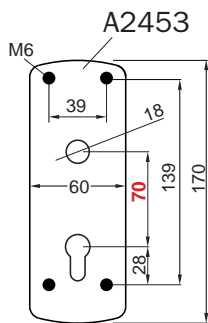

PROTEZIONI PER GARAGE E SERRANDE

Protectors for garage doors and roller shutters