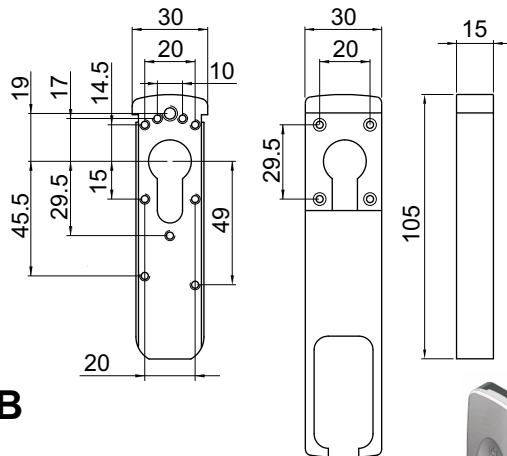

COLORI DISPONIBILI / COLOURS AVAILABLE

- Cromo lucido / Bright Chrome C
- Cromo Satinato / Satin Chrome T
- PVD Ottone / PVD Brass 2

CHIAVI / KEYS