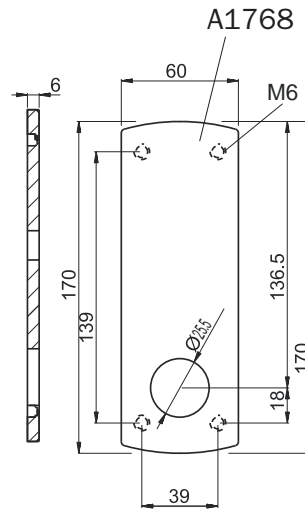

DN60P

Colori e finiture disponibili / Colors and finishes available

Accessori / Accessories

N Nero / Black

KT018