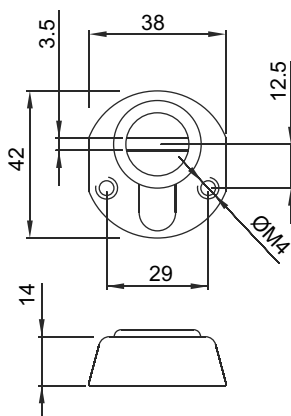

ROTORI DISPONIBILI / ROTORS AVAILABLE

COLORI DISPONIBILI / COLOURS AVAILABLE

- Cromo lucido / Bright Chrome (C)
- Cromo satinato / Satin Chrome (T)
- Bronzo / Bronze (B)
- PVD Ottone / PVD Brass (2)
- Nero / Black (N)

ROTORI DISPONIBILI / ROTORS AVAILABLE

IMBALLO / PACKAGING