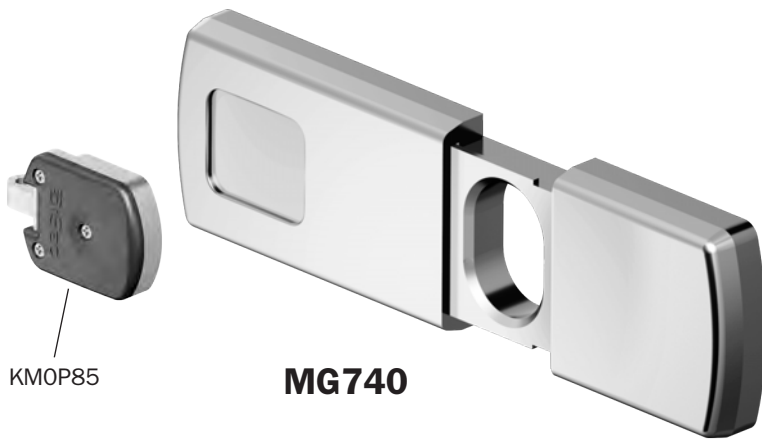

PROTEZIONI PER GARAGE E SERRANDE

Protectors for garage doors and roller shutters

- X FASEM
- X ISEO
- X PREFER
- X VIRO
- X WKS
- X CISA