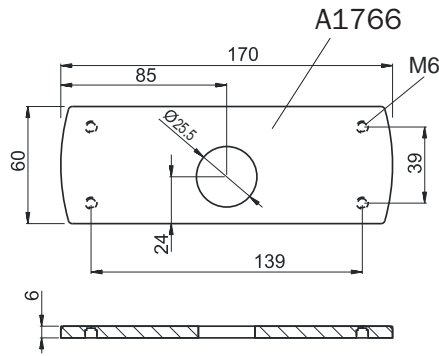

DN50P

Colori e finiture disponibili / Colors and finishes available

Accessori / Accessories

N Nero / Black

KT018