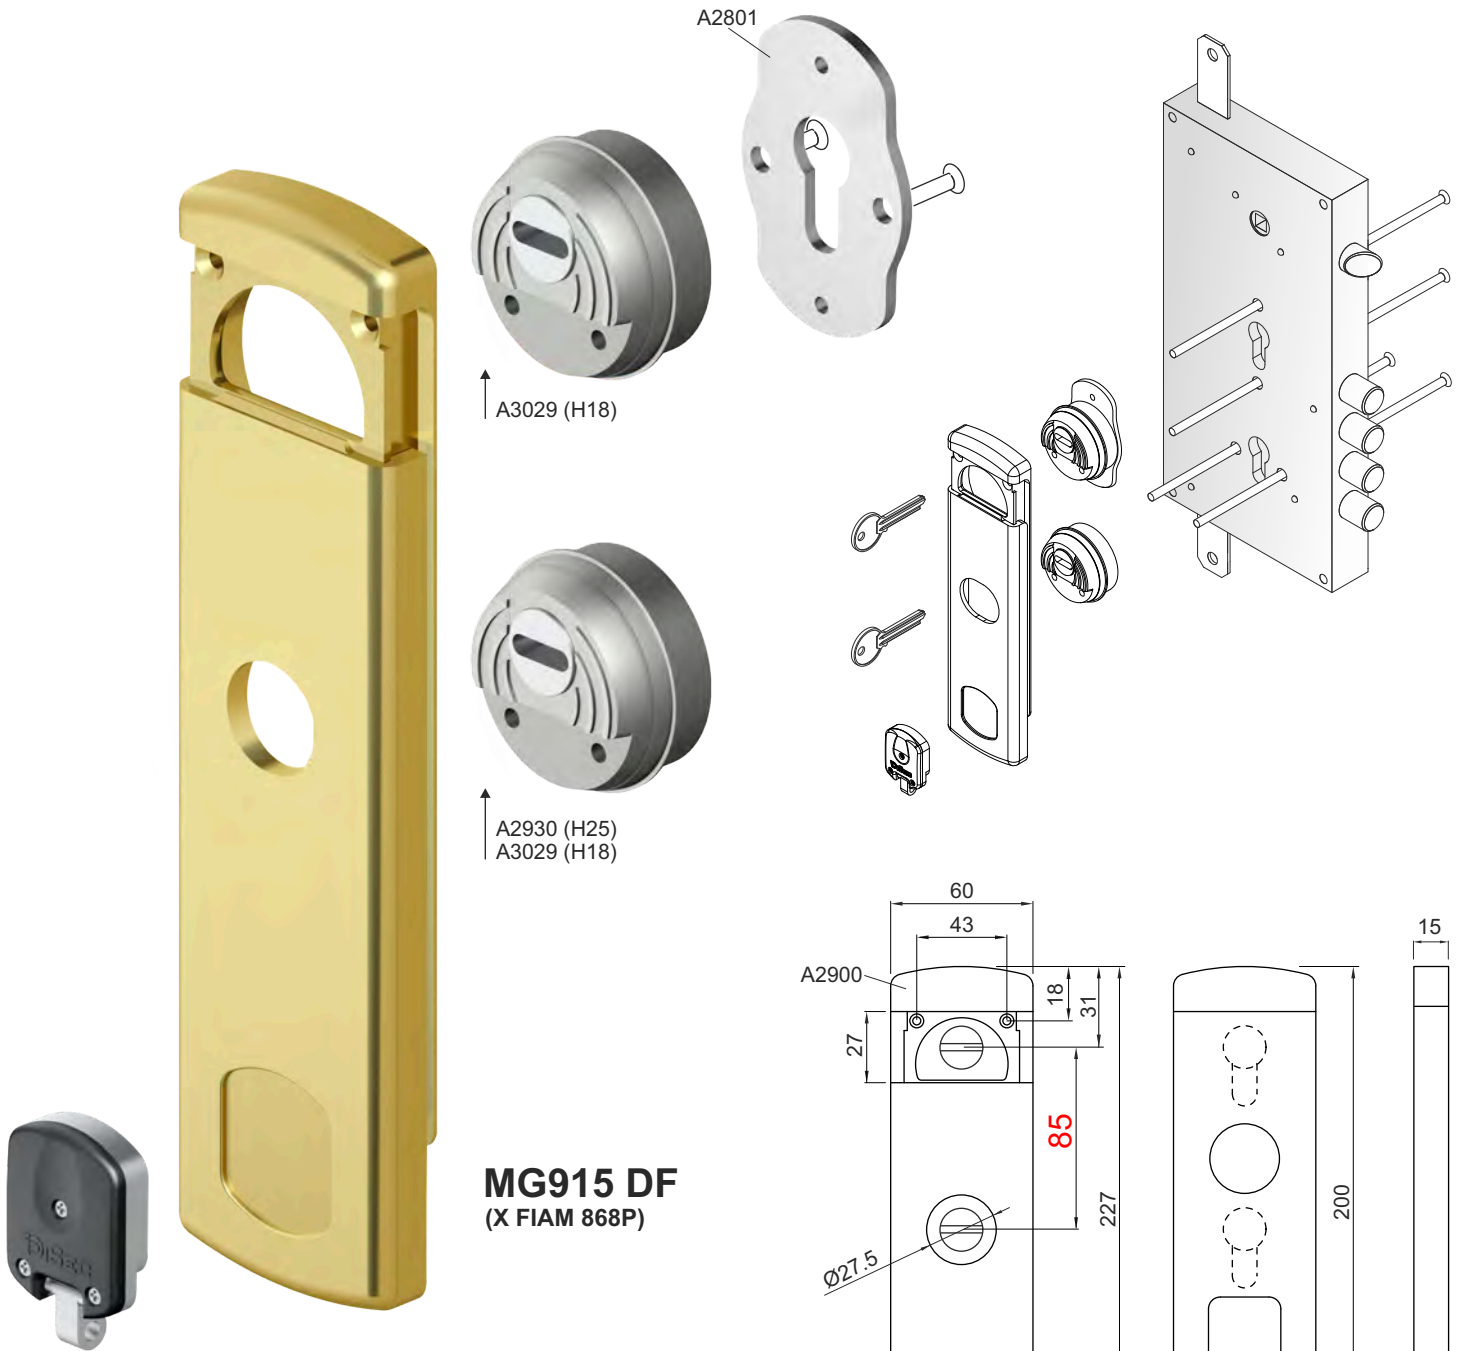

MG915 DF
(X FIAM 868P)