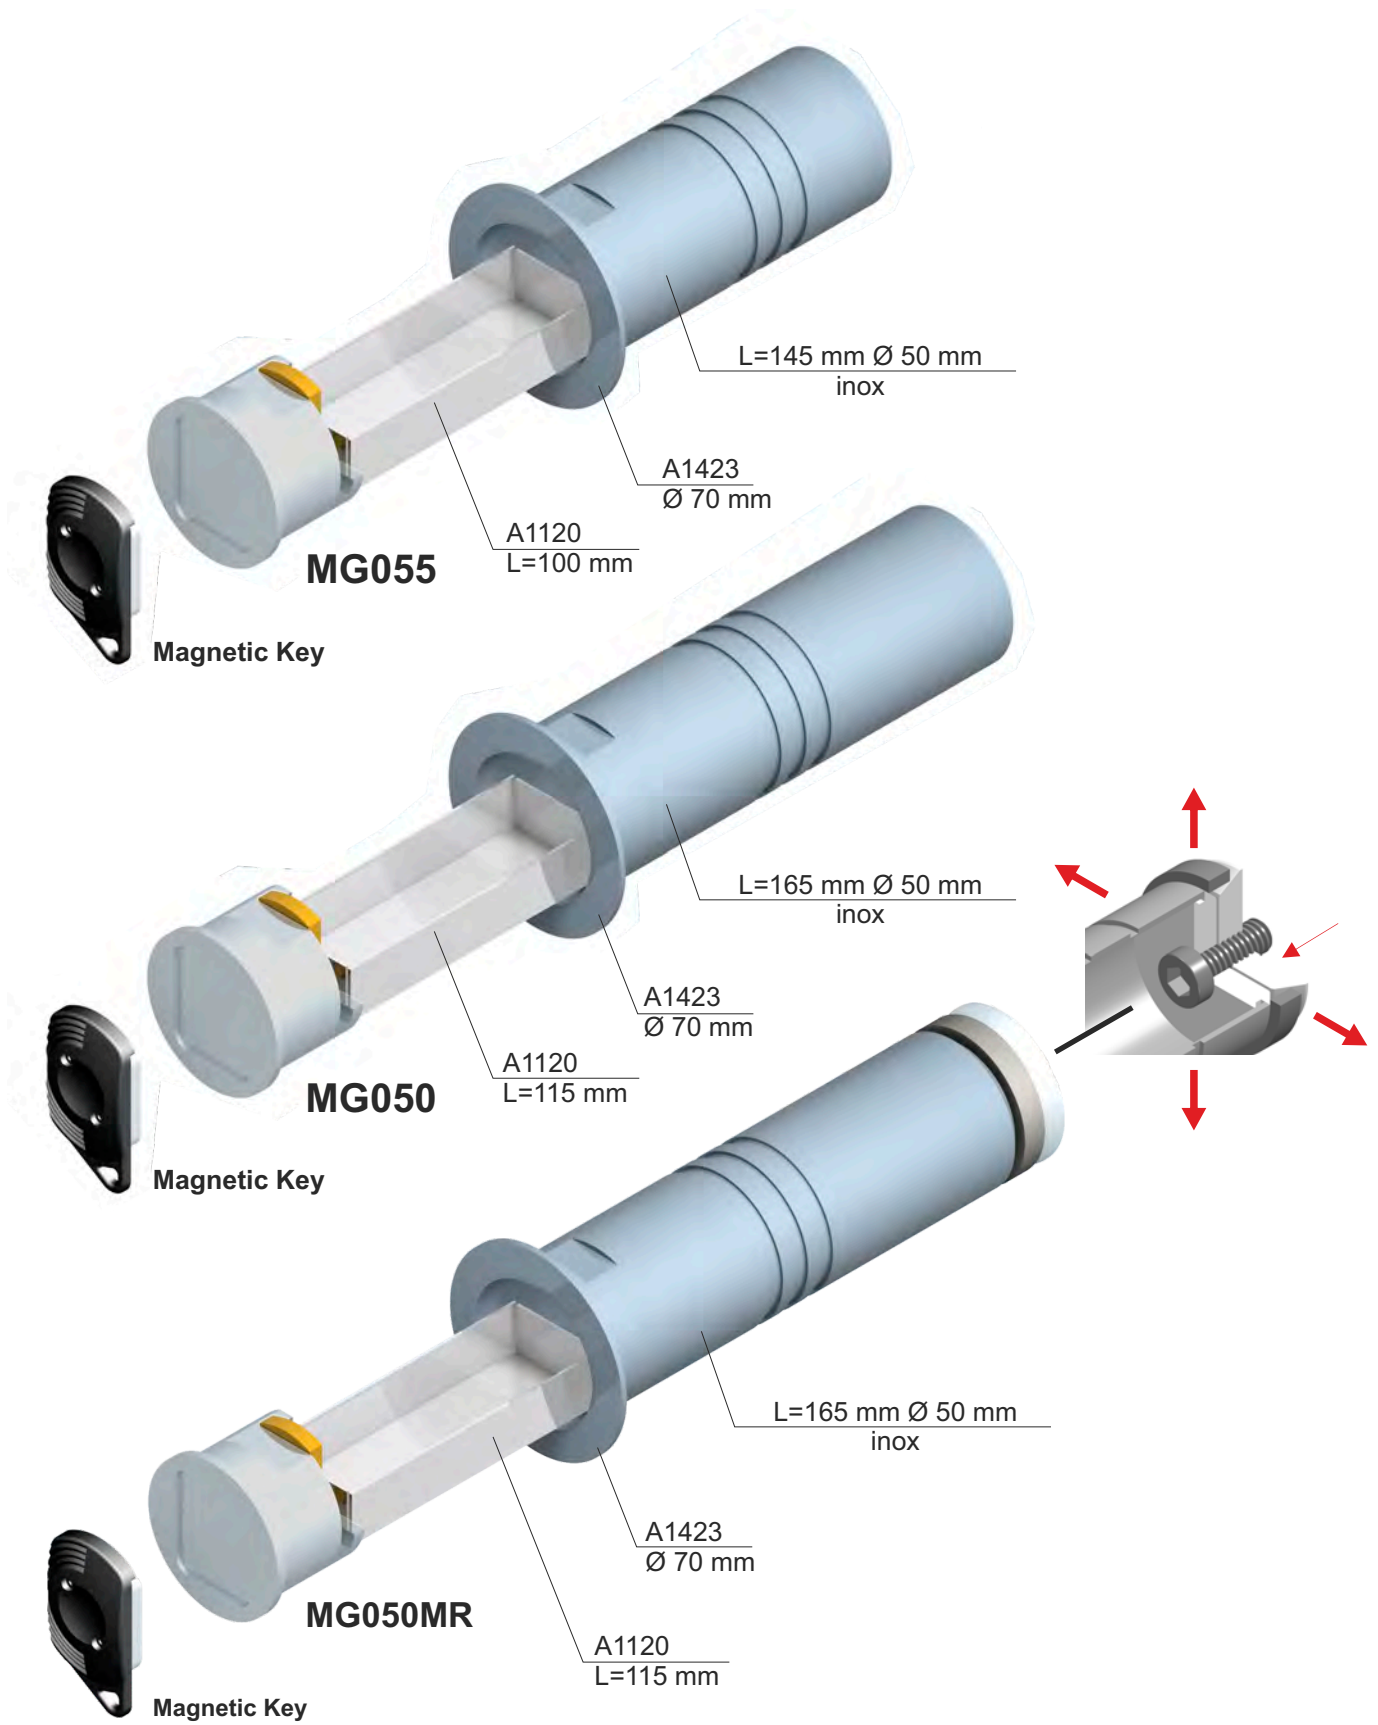

COLORI DISPONIBILI / COLOURS AVAILABLE

Inox/Stainless Steel ⓘ

👁️ CHIAVI / KEYS

🔑 KM0006R key alike

IMBALLO / PACKAGING

📦 x 1