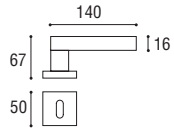

Cromo satinato
Satined chrome

Maniglia con rosetta e bocchetta quadrata
Door handle with square rosette and key hole

Cod. 164 CC 16 50 RQ
€ 56,20

Cod. 164 CS 16 50 RQ
€ 56,20

Maniglia con rosetta e bocchetta quadrata **yale**
Door handle with square rosette and key hole yale