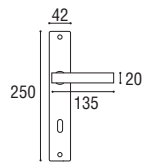

Materiale: Zircal
Material: Zircal

Cromo lucido +
cromo satinato
*Polished chrome +
satined chrome*

Cromo satinato
Satined chrome

Cromo lucido
Polished chrome

Nero opaco
Black matt

Maniglia con placca rettangolare $\varnothing 8 \times 90$
Door handle with rectangular plate $\varnothing 8 \times 90$

Cod. 177 CC 01 RQ Cod. 177 CS 01 RQ
€ 45,10 € 45,10