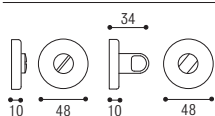

Bocchetta yale Ø 48
Key hole yale escutcheon Ø 48

Cod. 13 CS 56 98
€ 2,40

Cod. 13 CL 56 98
€ 2,40

Cod. 13 OL 56 98
€ 2,10

Cod. 13 OG 56 98
€ 2,40