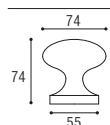

CIPOLLA

POMOLO MM 40

Materiale: Ottone
Material: Brass

Cromo satinato
Satinated chrome

Cromo lucido
Polished chrome

Ottone lucido
Polished brass

PVD
PVD

Pomolo Ø 75 centro porta
Knob Ø 75 fixed