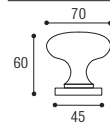

Pomolo Ø 70 centro porta
Knob Ø 70 fixed

Cod. 27 CS 49
€ 25,50

Cod. 27 CL 49
€ 25,50

Cod. 27 OL 49
€ 21,20

Cod. 27 PV 49
€ 51,00