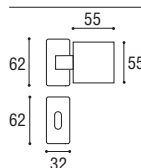

Maniglia con rosetta e bocchetta rettangolare
Door handle with rectangular rosette and key hole

Cod. 01 CS 16 41 RR
€ 48,80

Maniglia con rosetta e bocchetta rettangolare yale
Door handle with rectangular rosette and key hole yale

Cod. 01 CS 17 41 RR
€ 48,80