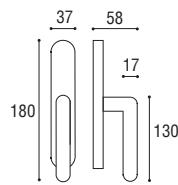

Maniglia con rosetta e bocchetta **yale**
*Door handle with rosette and key hole **yale***

Cod. 10 CC 17
€ 73,70

Cod. 10 LS 17
€ 61,50

Maniglia con rosetta e bocchetta ovale
Door handle with oval rosette and key hole

Cod. 10 CC 19
€ 73,70

Cod. 10 LS 19
€ 61,50

Maniglia con rosetta e bocchetta **yale** ovale
*Door handle with oval rosette and key hole **yale***

Cod. 10 CC 20
€ 73,70

Cod. 10 LS 20
€ 61,50