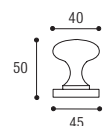

Pomolo Ø 40 accoppiato ± 8
Pair of knobs Ø 40 ± 8

Cod. 27 CS 94 AC
€ 33,80

Cod. 27 CL 94 AC
€ 33,80

Cod. 27 OL 94 AC
€ 28,20

Cod. 27 PV 94 AC
€ 70,00