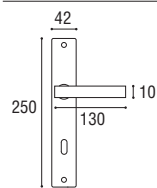

Design Studio Sicma

Materiale: Zircal
Material: Zircal

Cromo lucido +
cromo satinato
*Polished chrome +
satined chrome*

Cromo satinato
Satined chrome

Cromo lucido
Polished chrome

Nero opaco
Black matt

Maniglia con placca rettangolare $\varnothing$ 8 x 90
Door handle with rectangular plate $\varnothing$ 8 x 90

Cod. 153 CC 01 RQ Cod. 153 CS 01 RQ
€ 43,00 € 43,00