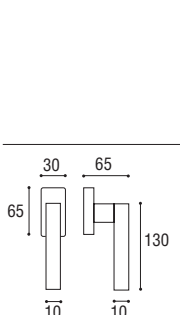

Cremonese EZ con placca rettangolare e impugnatura maniglia
Window handle EZ with rectangular plate

Cod. 140 CS 59 RQ Cod. 140 NO 59 RQ
€ 21,00 € 21,00

Cremonese EZ+7 con placca rettangolare e impugnatura maniglia
Window handle EZ+7 with rectangular plate

Cod. 140 CS 60 RQ Cod. 140 NO 60 RQ
€ 21,00 € 21,00

Martellina $\varnothing$ 7 con placca rettangolare e impugnatura maniglia
Window handle $\varnothing$ 7 with rectangular plate

Cod. 140 CS 58 RQ Cod. 140 NO 58 RQ
€ 21,00 € 21,00