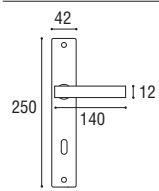

Design Ghidini Pier Luigi

Materiale: Zircal
Material: Zircal

Cromo lucido +
cromo satinato
*Polished chrome +
satined chrome*

Cromo satinato
Satined chrome

Cromo lucido
Polished chrome

Maniglia con placca rettangolare $\varnothing$ 8 x 90
Door handle with rectangular plate $\varnothing$ 8 x 90

Cod. 178 CC 01 RQ Cod. 178 CS 01 RQ
€ 37,10 € 37,10