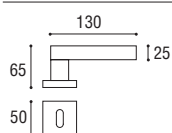

Cod. 110 CS 01 RQ
€ 58,30

Maniglia con placca rettangolare \varnothing 8 x 85 yale
Door handle with rectangular plate \varnothing 8 x 85 yale

Cod. 110 CS 03 RQ
€ 58,30

Maniglia con rosetta e bocchetta quadrata
Door handle with square rosette and key hole