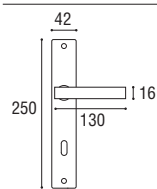

Materiale: Zircal
Material: Zircal

■ Cromo satinato
Satined chrome

■ Cromo lucido
Polished chrome

Maniglia con placca rettangolare $\varnothing$ 8 x 90
Door handle with rectangular plate $\varnothing$ 8 x 90

Cod. 110 CS 01 RQ
€ 58,30