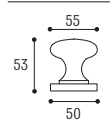

Pomolo Ø 55 centro porta
Knob Ø 55 fixed

Cod. 27 CS 50
€ 20,50

Cod. 27 CL 50
€ 20,50

Cod. 27 OL 50
€ 16,90

Cod. 27 PV 50
€ 47,00