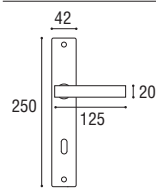

Materiale: Zircal
Material: Zircal

Cromo satinato
Satined chrome

Cromo lucido
Polished chrome

Nero opaco
Black matt

Maniglia con placca rettangolare $\varnothing$ 8 x 90
Door handle with rectangular plate $\varnothing$ 8 x 90

Cod. 166 CS 01 RQ
€ 45,10