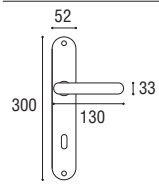

Design Studio Santa Giulia

Materiale: Ottone
Material: Brass

Cromo satinato
Satined chrome

Cromo lucido
Polished chrome

Ottone lucido
Polished brass

Ottone yesterday
Old burnished
and scratched brass

Maniglia con placca \varnothing 8 x 90
Door handle with plate \varnothing 8 x 90