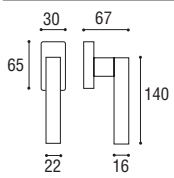

Maniglia per finestra DK 7 x 40 rosetta rettangolare
Window handle DK 7 x 40 rectangular rose

Cod. 164 CC 35 RQ
€ 33,80

Cod. 164 CS 35 RQ
€ 33,80

Modello depositato
Patent pending