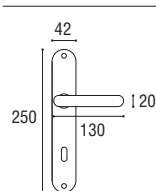

Materiale: Ottone
Material: Brass

Ottone lucido
Polished brass

Brunito antico
Old burnished

Maniglia con placca $\varnothing$ 8 x 90
Door handle with plate $\varnothing$ 8 x 90

Cod. 17 OL 01
€ 54,50

Cod. 17 BA 01
€ 65,20