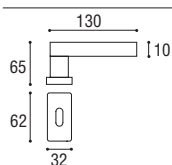

Cod. 140 CS 03 RQ
€ 39,90

Maniglia con rosetta e bocchetta quadrata
Door handle with square rosette and key hole

Cod. 140 CS 16 RQ Cod. 140 NO 16 RQ
€ 35,00 € 35,00

Maniglia con rosetta e bocchetta quadrata yale
Door handle with square rosette and key hole yale