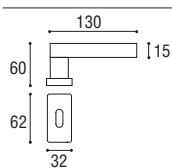

Maniglia con rosetta e bocchetta rettangolare
Door handle with rectangular rosette and key hole

Cod. 127 CC 16 RR
€ 55,40