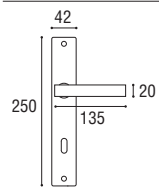

Design Stiv Loda

Materiale: Zircal
Material: Zircal

Cromo satinato
Satined chrome

Maniglia con placca rettangolare $\varnothing$ 8 x 90
Door handle with rectangular plate $\varnothing$ 8 x 90

Cod. 119 CS 01 RQ SW
€ 75,10