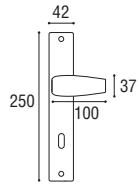

Design Ivo Pellegrini

Materiale: Zircal
Material: Zircal

Cromo satinato
Satinated chrome

Cromo lucido
Polished chrome

Maniglia con placca rettangolare $\varnothing$ 8 x 90
Door handle with rectangular plate $\varnothing$ 8 x 90

Cod. 181 CS 01 RQ
€ 57,70