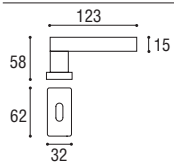

Maniglia con rosetta e bocchetta rettangolare
Door handle with rectangular rosette and key hole

Cod. 121 CS 16 RR Cod. 121 CL 16 RR
€ 31,80 € 31,80

Maniglia con rosetta e bocchetta **yale** rettangolare
Door handle with rectangular rosette and key hole **yale**

Cod. 121 CS 17 RR Cod. 121 CL 17 RR
€ 31,80 € 31,80