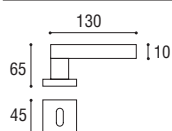

Maniglia con placca rettangolare $\varnothing$ 8 x 85 yale
Door handle with rectangular plate $\varnothing$ 8 x 85 yale

Cod. 140 CS 03 RQ
€ 39,90