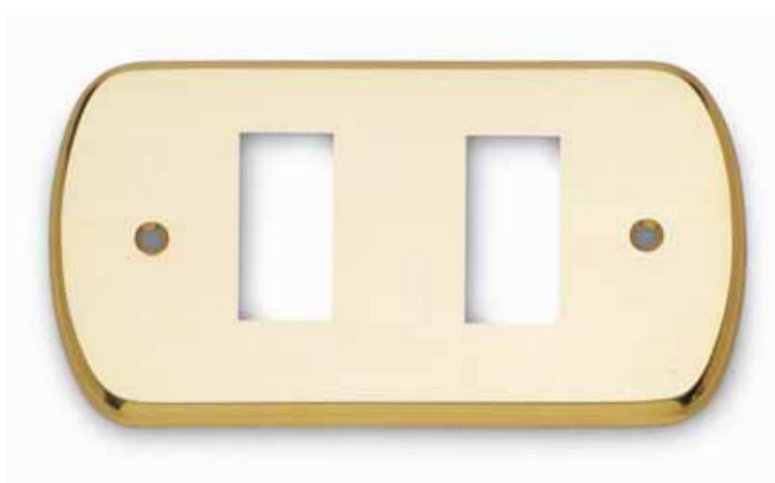

DERBY COPRINTERRUTTORI

Materiale: Zircal
Material: Zircal

Cromo satinato
Satined chrome

Cromo lucido
Polished chrome

Ottone lucido
Polished chrome

Nickel satinato
Satined Nickel

ONE - Portabito
ONE - Coat-hook

Cod. 181 CS 95
€ 34,60

Cod. 181 CL 95
€ 40,40

Cod. 181 NL 95
€ 34,60

Materiale: Ottone
Material: Brass

DERBY - Coprinterruttori 1 posto Magic
DERBY - Switch cover "Magic Series" 1 switch

Cod. 53 CS 01
€ 12,50

Cod. 53 CL 01
€ 12,50

Cod. 53 OL 01
€ 8,00

DERBY - Coprinterruttori 2 posti Magic
DERBY - Switch cover "Magic Series" 2 switch

Cod. 53 CS 02
€ 12,50

Cod. 53 CL 02
€ 12,50

Cod. 53 OL 02
€ 8,00

DERBY - Coprinterruttori 3 posti Magic
DERBY - Switch cover "Magic Series" 3 switch

Cod. 53 CS 03
€ 12,50

Cod. 53 CL 03
€ 12,50

Cod. 53 OL 03
€ 8,00