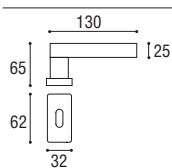

Cod. 110 CS 01 RQ
€ 58,30

Maniglia con placca rettangolare \varnothing 8 x 85 yale
Door handle with rectangular plate \varnothing 8 x 85 yale

Cod. 110 CS 03 RQ
€ 58,30

Maniglia con rosetta e bocchetta quadrata
Door handle with square rosette and key hole