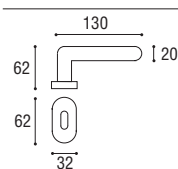

Maniglia con rosetta e bocchetta ovale
Door handle with oval rosette and key hole

Cod. 17 OL 19
€ 54,50

Cod. 17 BA 19
€ 65,20

Maniglia con rosetta e bocchetta **yale** ovale
Door handle with oval rosette and key hole **yale**

Cod. 17 OL 20
€ 54,50

Cod. 17 BA 20
€ 65,20