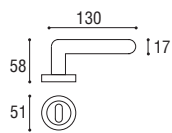

Ottone lucido +
ottone satinato
*Polished brass +
satined brass*

Maniglia con placca \varnothing 8 x 90
Door handle with plate \varnothing 8 x 90

Cod. 10 CC 01
€ 73,70

Cod. 10 LS 01
€ 61,50

Maniglia con placca \varnothing 8 x 85 **yale**
*Door handle with plate \varnothing 8 x 85 **yale***