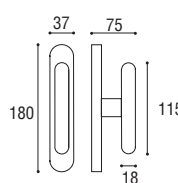

Cremonese EZ
Window handle EZ

Cod. 17 OL 29
€ 34,00

Cod. 17 BA 29
€ 41,00

Cremonese EZ+7
Window handle EZ+7

Cod. 17 OL 30
€ 34,00

Cod. 17 BA 30
€ 41,00

Martellina $\varnothing$ 7
Window handle $\varnothing$ 7

Cod. 17 OL 28
€ 34,00

Cod. 17 BA 28
€ 41,00