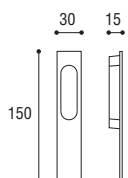

FENIX

MANIGLIONE PER ALZANTE SCORREVOLE

Materiale: Zircal
Material: Zircal

Cromo lucido +
cromo satinato
*Polished chrome +
satined chrome*

Cromo satinato
Satined chrome

Cromo lucido
Polished chrome

Maniglione singolo $\varnothing$ 10 con conchiglia
Single pull handle for sliding door $\varnothing$ 10 with closed plate

Cod. 58 CC 39 01
€ 103,50

Cod. 58 CS 39 01
€ 103,50

Cod. 58 CL 39 01
€ 103,50

Maniglione doppio accoppiato $\varnothing$ 10 yale
Pair of pull handles for sliding doors $\varnothing$ 10, cylinder hole

Cod. 58 CC 40 01
€ 207,00

Cod. 58 CS 40 01
€ 207,00

Cod. 58 CL 40 01
€ 207,00

Con meccanismo in metallo
With metallic mechanism