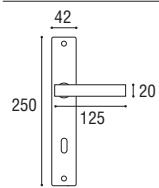

Design Studio Sicma

Materiale: Zircal
Material: Zircal

Cromo satinato
Satined chrome

Cromo lucido
Polished chrome

Maniglia con placca rettangolare $\varnothing$ 8 x 90
Door handle with rectangular plate $\varnothing$ 8 x 90

Cod. 166 CS 01 RQ SW
€ 68,80