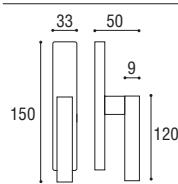

Maniglia con rosetta e bocchetta rettangolare
Door handle with rectangular rosette and key hole

Cod. 132 CS 16 RR
€ 34,80

Cod. 132 CL 16 RR
€ 34,80

Maniglia con rosetta e bocchetta **yale** rettangolare
Door handle with rectangular rosette and key hole **yale**

Cod. 132 CS 17 RR
€ 34,80

Cod. 132 CL 17 RR
€ 34,80