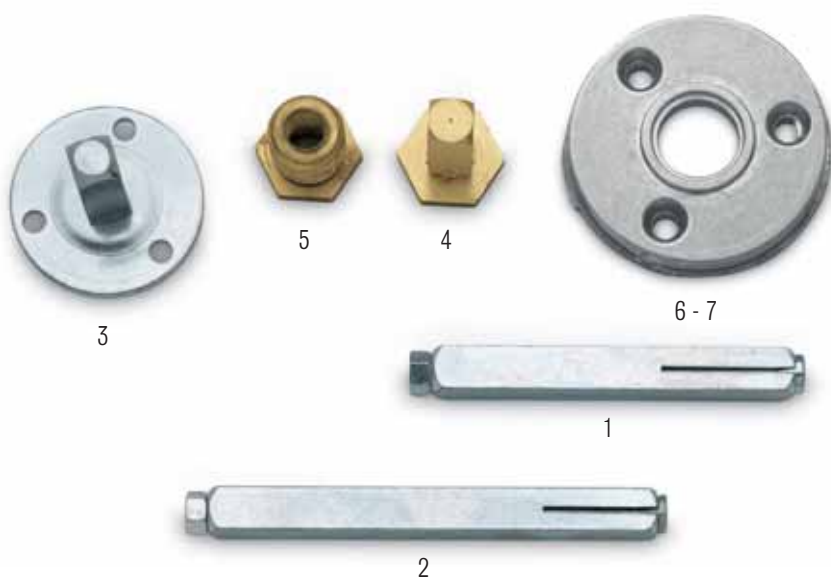

ACCESSORI

■
Cromo satinato
Satinated chrome

Bocchetta PITAGORA quadrata con Defender
Security escutcheon PITAGORA

Cod. 98 CS 56 RQ DEF
€ 69,50

1 - Ferro espansione mm 60 Expanding 8 mm square spindle	Cod. FE ZI 01 € 2,60	7 - Sottorosetta per pomolo CIPOLLA Ø 70 Under rose for CIPOLLA knob Ø 70	Cod. XSR 620004 € 1,60
2 - Ferro espansione mm 90 Expanding 8 mm square spindle	Cod. FE ZI 02 € 2,90	Ferro $\varnothing$ 6 zincato Zinc coated 6 mm square spindle	Cod. F6 ZI 01 € 0,50
3 - Ferro $\varnothing$ 8 con piastrina 8 mm square spindle with disk	Cod. PI ZI 01 € 2,20	Riduzione 6/7 metallo Iron reduction 6/7	Cod. 91 ZI 87 € 0,50
4 - Niplex $\varnothing$ 8 Exagonal fixing with 8 mm spindle	Cod. NP ZI 01 € 1,00	Riduzione 8/7 metallo Iron reduction 8/7	Cod. 91 ZI 88 € 0,50
5 - Niplex M14 Exagonal fixing with M14 screw	Cod. NP ZI 02 € 1,00	Riduzione 8/6 metallo Iron reduction 8/6	Cod. 91 ZI 89 € 0,50
6 - Sottorosetta per pomolo SIMON Under rose for SIMON knob	Cod. XSR 625004 € 1,60