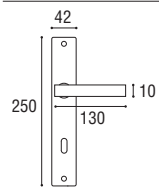

Design Ivo Pellegrini

Materiale: Zircal
Material: Zircal

Cromo satinato
Satined chrome

Nero opaco
Black matt

Maniglia con placca rettangolare $\varnothing$ 8 x 90
Door handle with rectangular plate $\varnothing$ 8 x 90

Cod. 140 CS 01 RQ
€ 39,90