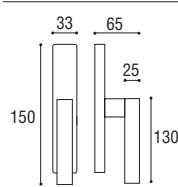

Maniglia con rosetta e bocchetta rettangolare
Door handle with rectangular rosette and key hole

Cod. 110 CS 16 RR
€ 58,30

Cod. 110 CL 16 RR
€ 58,30

Maniglia con rosetta e bocchetta yale rettangolare
Door handle with rectangular rosette and key hole yale

Cod. 110 CS 17 RR
€ 58,30

Cod. 110 CL 17 RR
€ 58,30