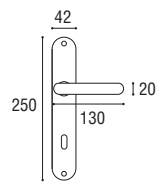

Ottone lucido +
ottone satinato
*Polished brass +
satined brass*

Maniglia con placca \varnothing 8 x 90
Door handle with plate \varnothing 8 x 90

Cod. 10 CC 01
€ 73,70

Cod. 10 LS 01
€ 61,50

Maniglia con placca \varnothing 8 x 85 **yale**
*Door handle with plate \varnothing 8 x 85 **yale***