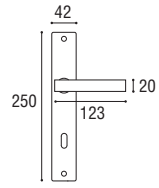

Materiale: Zircal
Material: Zircal

Cromo satinato
Satinated chrome

Cromo lucido
Polished chrome

Maniglia con placca rettangolare $\varnothing$ 8 x 90
Door handle with rectangular plate $\varnothing$ 8 x 90

Cod. 121 CS 01 RQ
€ 42,40