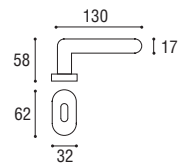

Maniglia con rosetta e bocchetta
Door handle with rosette and key hole

Cod. 10 CC 16
€ 73,70

Cod. 10 LS 16
€ 61,50