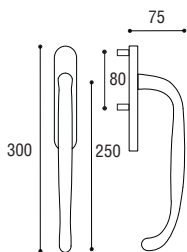

PVD
PVD

Ottone graffiato
Scratched brass

Brunito antico
Old burnished

Maniglione doppio
accoppiato $\varnothing 10$ **yale**
Back to back pull handles
for sliding doors $\varnothing 10$,
cylinder hole

Cod. 58 CS 40
€ 219,60