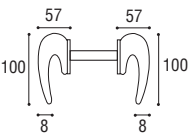

Bilancino $\varnothing$ 8 per attacco vetro
A pair of levers $\varnothing$ 8 for glass

Cod. 181 CS 00
€ 43,50

Cod. 181 CL 00
€ 53,00