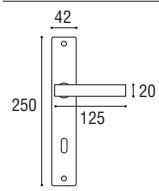

Design Ghidini Pier Luigi

Materiale: Zircal
Material: Zircal

Cromo satinato
Satinated chrome

Cromo lucido
Polished chrome

Maniglia con placca rettangolare $\varnothing$ 8 x 90
Door handle with rectangular plate $\varnothing$ 8 x 90

Cod. 175 CS 01 RQ
€ 37,10