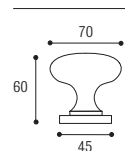

Pomolo Ø 70 accoppiato ± 8
Pair of knobs Ø 70 ± 8

Cod. 27 CS 49 AC
€ 51,00

Cod. 27 CL 49 AC
€ 51,00

Cod. 27 OL 49 AC
€ 42,40

Cod. 27 PV 49 AC
€ 102,00