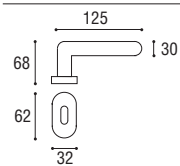

Maniglia con rosetta e bocchetta ovale
Door handle with oval rosette and key hole

Cod. 21 OL 19
€ 60,50

Cod. 21 BA 19 PC
€ 70,00