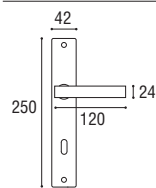

Materiale: Zircal
Material: Zircal

Cromo satinato
Satinated chrome

Cromo lucido
Polished chrome

Maniglia con placca rettangolare $\varnothing$ 8 x 90
Door handle with rectangular plate $\varnothing$ 8 x 90

Cod. 132 CS 01 RQ
€ 39,40