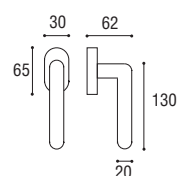

Maniglia per finestra DK $\varnothing$ 7 x 40
Window handle DK $\varnothing$ 7 x 40

Cod. 17 OL 35
€ 34,00

Cod. 17 BA 35
€ 41,00