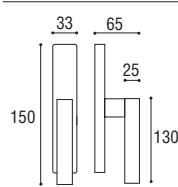

Cremonese EZ con placca rettangolare
e impugnatura maniglia
Window handle EZ with rectangular plate

Cod. 110 CS 59 RQ
€ 27,10

Cod. 110 CL 59 RQ
€ 27,10