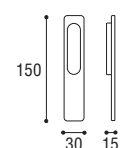

MANIGLIONE A SCATTO

MANIGLIONE PER ALZANTE SCORREVOLE SINGOLO

Materiale: Ottone
Material: Brass

Cromo satinato
Satined chrome

Cromo lucido
Polished chrome

Ottone lucido
Polished brass

Ottone satinato
Satined brass

PVD
PVD

Ottone graffiato
Scratched brass

Brunito antico
Old burnished

Maniglione singolo $\varnothing$ 10
con conchiglia
Single pull handle
for sliding door $\varnothing$ 10
with closed plate

Cod. 58 CS 39
€ 109,80

Cod. 58 CL 39
€ 109,80

Cod. 58 OL 39
€ 87,70

Cod. 58 OS 39
€ 87,70

Cod. 58 PV 39
€ 175,40

Cod. 58 OG 39
€ 87,70

Cod. 58 BA 39
€ 109,80

Con meccanismo in metallo
With metallic mechanism