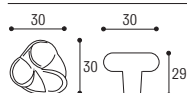

ERICA
Pomolino per mobile Ø 30
Furniture handle Ø 30

Cod. K6 CS 30
€ 7,80

Cod. K6 CL 30
€ 7,80

Cod. K6 OZ 30
€ 7,80

Cod. K6 NL 30
€ 7,80

Cod. K6 OY 30
€ 7,80