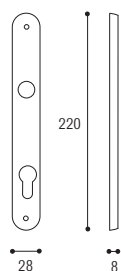

PLACCA STRETTA

DERBY

MARTELLINA DK CON SERRATURA

Materiale: Ottone
Material: Brass

Cromo satinato
Satinated chrome

Cromo lucido
Polished chrome

Ottone lucido
Polished brass

Placca mm 85 yale
Plate mm 85 cylinder key hole