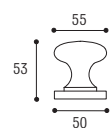

Pomolo Ø 55 accoppiato ± 8
Pair of knobs Ø 55 ± 8

Cod. 27 CS 50 AC
€ 41,00

Cod. 27 CL 50 AC
€ 41,00

Cod. 27 OL 50 AC
€ 33,80

Cod. 27 PV 50 AC
€ 94,00