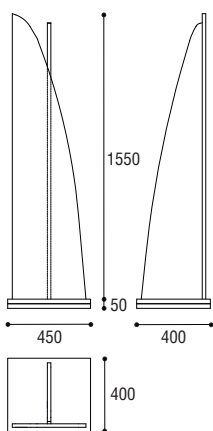

ESPOSITORE

Espositore vela bicolore con 18 modelli circa
Display with 18 models

Cod. 90 LE 55
€ 290,00