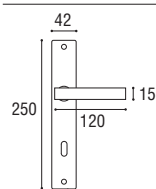

Design Ghidini Pier Luigi

Materiale: Zircal
Material: Zircal

Cromo satinato
Satined chrome

Cromo lucido
Polished chrome

Nickel satinato
Satined nickel

Maniglia con placca rettangolare $\varnothing$ 8 x 90
Door handle with rectangular plate $\varnothing$ 8 x 90

Cod. 01 CS 01 RQ
€ 45,10