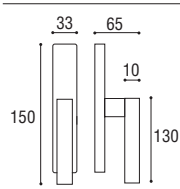

Maniglia con rosetta e bocchetta rettangolare
Door handle with rectangular rosette and key hole

Cod. 140 CS 16 RR Cod. 140 NO 16 RR
€ 35,00 € 35,00

Maniglia con rosetta e bocchetta yale rettangolare
Door handle with rectangular rosette and key hole yale

Cod. 140 CS 17 RR Cod. 140 NO 17 RR
€ 35,00 € 35,00