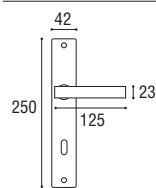

Design Ghidini Pier Luigi

Materiale: Zircal
Material: Zircal

Cromo satinato
Satined chrome

Cromo lucido
Polished chrome

Maniglia con placca rettangolare $\varnothing$ 8 x 90
Door handle with rectangular plate $\varnothing$ 8 x 90

Cod. 111 CS 01 RQ
€ 59,40