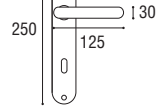

Maniglia con placca $\varnothing$ 8 x 85 **yale**
Door handle with plate $\varnothing$ 8 x 85 **yale**

Cod. 21 OL 03
€ 60,50

Cod. 21 BA 03 PC
€ 70,00