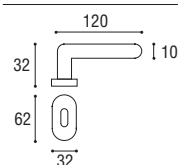

Guarnitura collo basso con rosetta e bocchetta ovale
Door handle with short neck with oval rosette and key hole

Cod. 13 CS 19 CB
€ 30,60

Cod. 13 CL 19 CB
€ 30,60

Cod. 13 OL 19 CB
€ 25,50

Guarnitura collo basso con rosetta e bocchetta ovale **yale**
Door handle with short neck with oval rosette and key hole yale

Cod. 13 CS 20 CB
€ 30,60

Cod. 13 CL 20 CB
€ 30,60

Cod. 13 OL 20 CB
€ 25,50