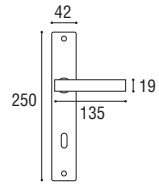

Design Ghidini Pier Luigi

Materiale: Zircal
Material: Zircal

Cromo lucido +
cromo satinato
*Polished chrome +
satined chrome*

Cromo satinato
Satined chrome

Nero opaco
Black matt

Bianco opaco
White matt

Maniglia con placca rettangolare $\varnothing$ 8 x 90
Door handle with rectangular plate $\varnothing$ 8 x 90

Cod. 174 CS 01 RQ
€ 49,40