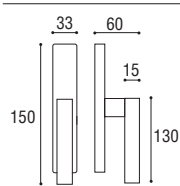

Cremonese EZ con placca rettangolare
e impugnatura maniglia
Window handle EZ with rectangular plate

Cod. 127 CC 59 RQ
€ 36,60