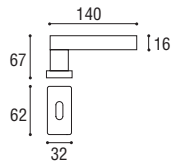

Maniglia con rosetta e bocchetta rettangolare
Door handle with rectangular rosette and key hole

Cod. 164 CC 16 RR
€ 56,20

Cod. 164 CS 16 RR
€ 56,20

Maniglia con rosetta e bocchetta **yale** rettangolare
Door handle with rectangular rosette and key hole yale

Cod. 164 CC 17 RR
€ 56,20

Cod. 164 CS 17 RR
€ 56,20