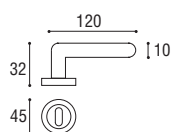

Guarnitura collo basso con rosetta e bocchetta
Door handle with short neck with rosette and key hole

Cod. 13 CS 16 CB
€ 30,60

Cod. 13 CL 16 CB
€ 30,60

Cod. 13 OL 16 CB
€ 25,50

Guarnitura collo basso con rosetta e bocchetta **yale**
Door handle with short neck with rosette and key hole yale

Cod. 13 CS 17 CB
€ 30,60

Cod. 13 CL 17 CB
€ 30,60

Cod. 13 OL 17 CB
€ 25,50